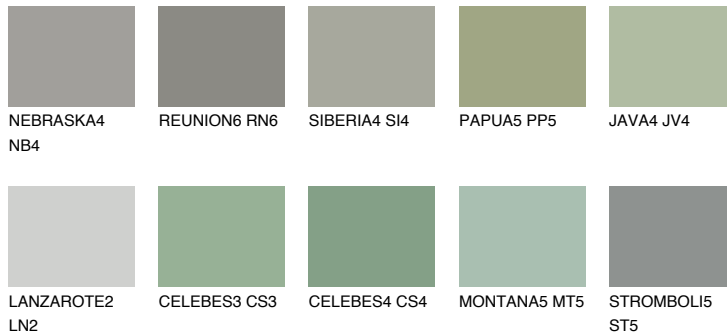

SANTORINI5 SN5

☀ 25% **TSR** 20%

Matching colours

COLOURS

INTENSE

For more information on plasters and paints, go to www.ceresit.en

*The presented colours refer to plasters and paints offered by Ceresit. Due to the use of digital techniques, the presented colours might not represent the original ones, thus they cannot be considered as a reliable colour presentation. We recommend checking the authentic colour samples.