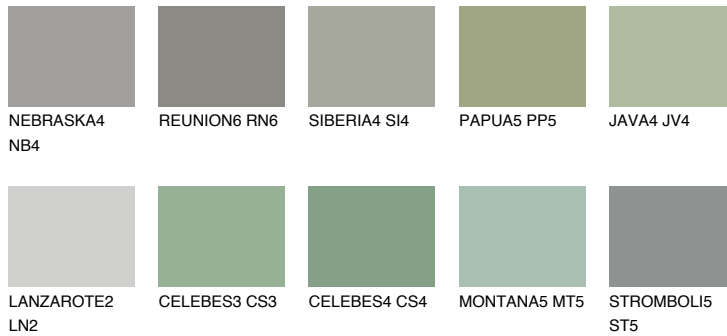

COLOUR DETAILS

SANTORINI5 SN5

☀ 25% **TSR** 20%

Matching colours

COLOURS

INTENSE

For more information on plasters and paints, go to www.ceresit.en

*The presented colours refer to plasters and paints offered by Ceresit. Due to the use of digital techniques, the presented colours might not represent the original ones, thus they cannot be considered as a reliable colour presentation. We recommend checking the authentic colour samples.