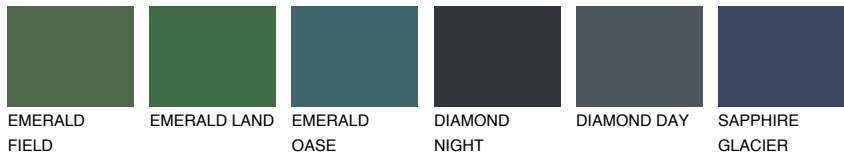

COLOUR DETAILS

SANTORINI5 SN5

☀ 25%   **TSR** 20%

Matching colours

COLOURS

INTENSE

For more information on plasters and paints, go to
www.ceresit.en

*The presented colours refer to plasters and paints offered by Ceresit. Due to the use of digital techniques, the presented colours might not represent the original ones, thus they cannot be considered as a reliable colour presentation. We recommend checking the authentic colour samples.