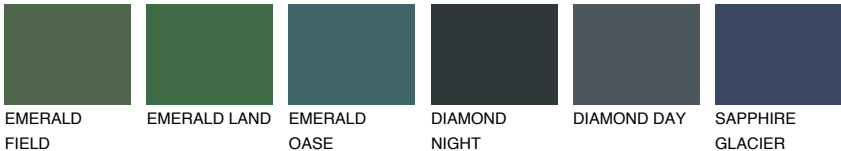

SANTORINI5 SN5

☀ 25%   **TSR** 20%

Matching colours

COLOURS

INTENSE

For more information on plasters and paints, go to
www.ceresit.en

*The presented colours refer to plasters and paints offered by Ceresit. Due to the use of digital techniques, the presented colours might not represent the original ones, thus they cannot be considered as a reliable colour presentation. We recommend checking the authentic colour samples.