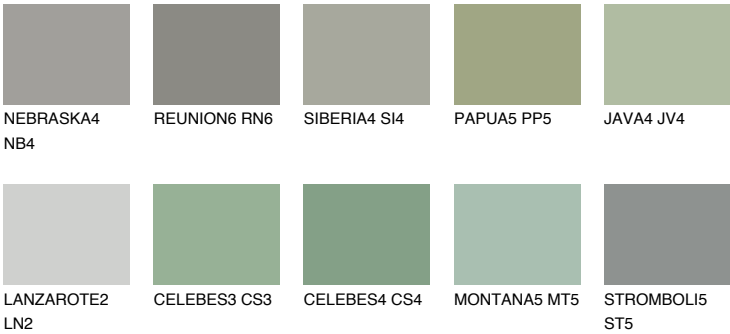

## SANTORINI5 SN5

☀ 25%    **TSR** 20%

### Matching colours

#### COLOURS

#### INTENSE

For more information on plasters and paints, go to  
[www.ceresit.en](http://www.ceresit.en)

\*The presented colours refer to plasters and paints offered by Ceresit. Due to the use of digital techniques, the presented colours might not represent the original ones, thus they cannot be considered as a reliable colour presentation. We recommend checking the authentic colour samples.