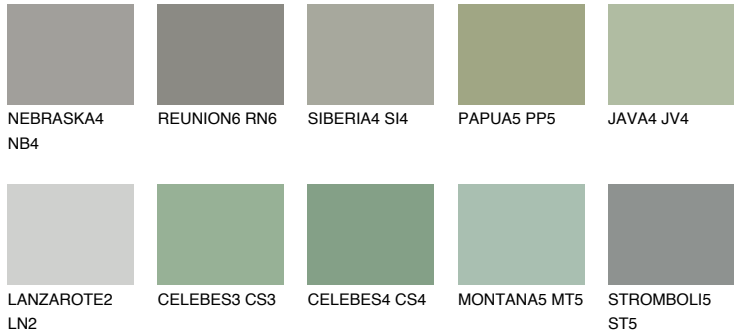

COLOUR DETAILS

SANTORINI5 SN5

☀ 25% **TSR** 20%

Matching colours

COLOURS

INTENSE

For more information on plasters and paints, go to
www.ceresit.en

*The presented colours refer to plasters and paints offered by Ceresit. Due to the use of digital techniques, the presented colours might not represent the original ones, thus they cannot be considered as a reliable colour presentation. We recommend checking the authentic colour samples.