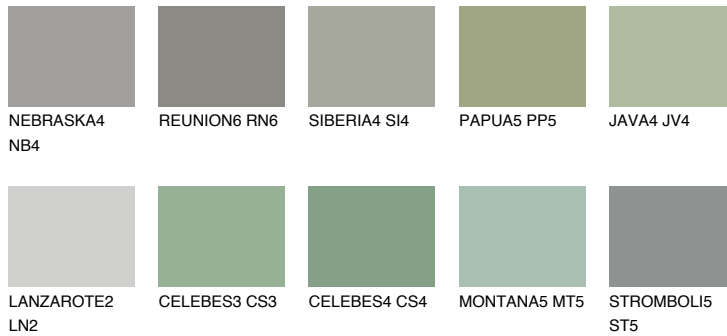

COLOUR DETAILS

SANTORINI5 SN5

☀ 25% **TSR** 20%

Matching colours

COLOURS

INTENSE

For more information on plasters and paints, go to
www.ceresit.en

*The presented colours refer to plasters and paints offered by Ceresit. Due to the use of digital techniques, the presented colours might not represent the original ones, thus they cannot be considered as a reliable colour presentation. We recommend checking the authentic colour samples.