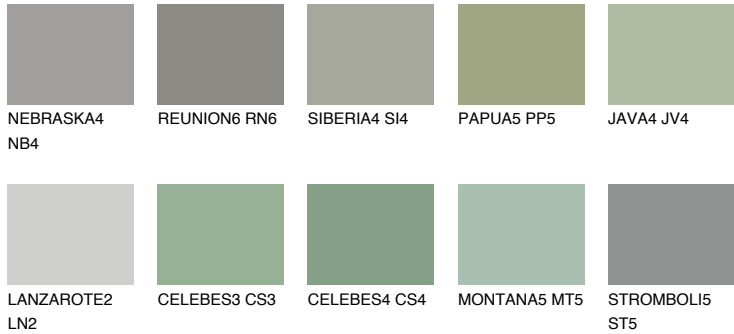

COLOUR DETAILS

SANTORINI5 SN5

☀ 25% **TSR** 20%

Matching colours

COLOURS

INTENSE

For more information on plasters and paints, go to www.ceresit.en

*The presented colours refer to plasters and paints offered by Ceresit. Due to the use of digital techniques, the presented colours might not represent the original ones, thus they cannot be considered as a reliable colour presentation. We recommend checking the authentic colour samples.