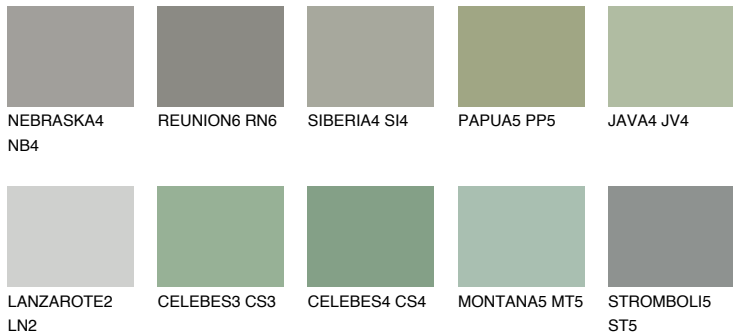

COLOUR DETAILS

SANTORINI5 SN5

☀ 25% **TSR** 20%

Matching colours

COLOURS

INTENSE

For more information on plasters and paints, go to www.ceresit.en

*The presented colours refer to plasters and paints offered by Ceresit. Due to the use of digital techniques, the presented colours might not represent the original ones, thus they cannot be considered as a reliable colour presentation. We recommend checking the authentic colour samples.