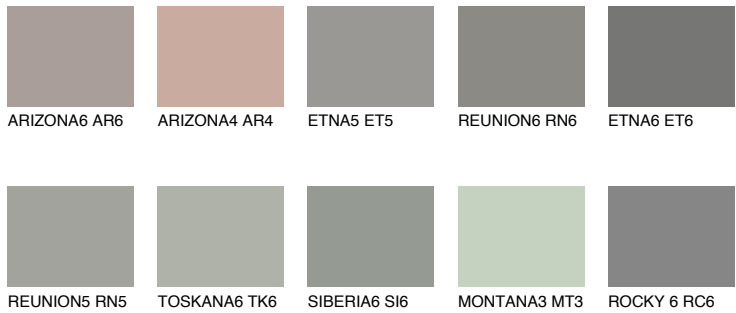

COLOUR DETAILS

SANTORINI4 SN4

30% TSR 25%

Matching colours

COLOURS

INTENSE

For more information on plasters and paints, go to www.ceresit.en

*The presented colours refer to plasters and paints offered by Ceresit. Due to the use of digital techniques, the presented colours might not represent the original ones, thus they cannot be considered as a reliable colour presentation. We recommend checking the authentic colour samples.