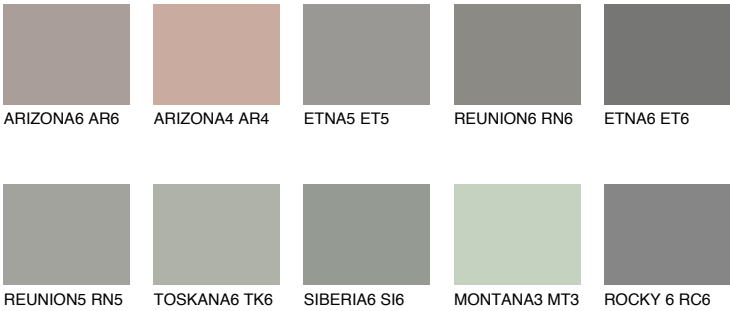

SANTORINI4 SN4

30% TSR 25%

Matching colours

COLOURS

INTENSE

For more information on plasters and paints, go to www.ceresit.en

*The presented colours refer to plasters and paints offered by Ceresit. Due to the use of digital techniques, the presented colours might not represent the original ones, thus they cannot be considered as a reliable colour presentation. We recommend checking the authentic colour samples.