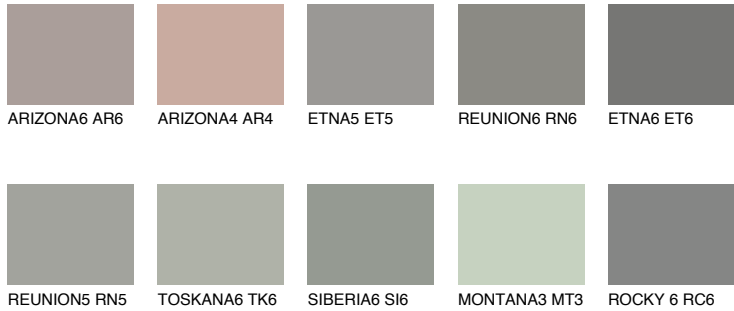

COLOUR DETAILS

SANTORINI4 SN4

30% TSR 25%

Matching colours

COLOURS

INTENSE

For more information on plasters and paints, go to www.ceresit.en

*The presented colours refer to plasters and paints offered by Ceresit. Due to the use of digital techniques, the presented colours might not represent the original ones, thus they cannot be considered as a reliable colour presentation. We recommend checking the authentic colour samples.