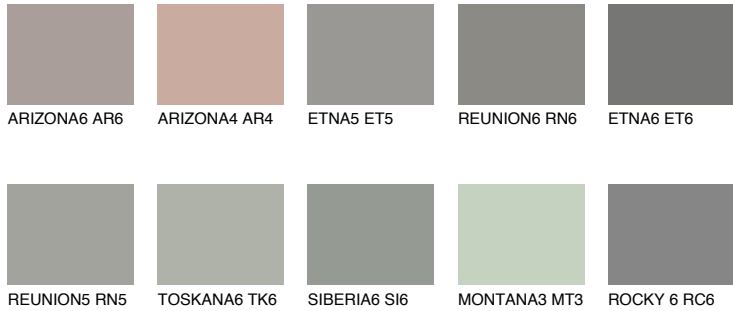

COLOUR DETAILS

SANTORINI4 SN4

30% TSR 25%

Matching colours

COLOURS

INTENSE

For more information on plasters and paints, go to www.ceresit.en

*The presented colours refer to plasters and paints offered by Ceresit. Due to the use of digital techniques, the presented colours might not represent the original ones, thus they cannot be considered as a reliable colour presentation. We recommend checking the authentic colour samples.