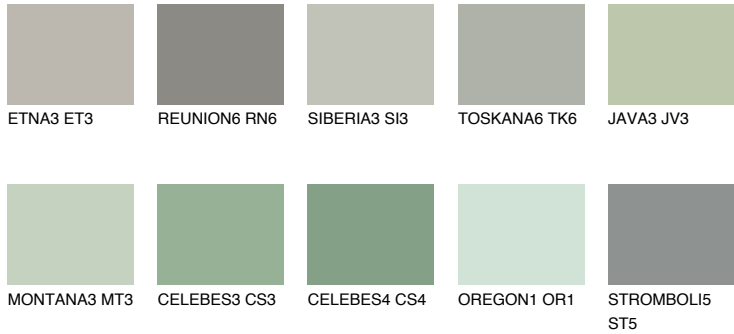

COLOUR DETAILS

SANTORINI3 SN3

41% TSR 35%

Matching colours

COLOURS

INTENSE

For more information on plasters and paints, go to www.ceresit.en

*The presented colours refer to plasters and paints offered by Ceresit. Due to the use of digital techniques, the presented colours might not represent the original ones, thus they cannot be considered as a reliable colour presentation. We recommend checking the authentic colour samples.