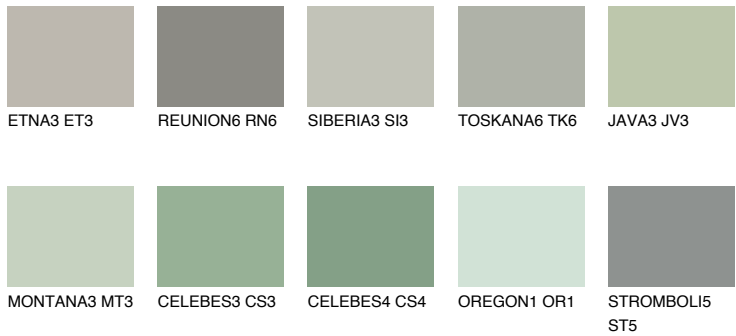

COLOUR DETAILS

SANTORINI3 SN3

41% **TSR** 35%

Matching colours

COLOURS

INTENSE

For more information on plasters and paints, go to www.ceresit.en

*The presented colours refer to plasters and paints offered by Ceresit. Due to the use of digital techniques, the presented colours might not represent the original ones, thus they cannot be considered as a reliable colour presentation. We recommend checking the authentic colour samples.