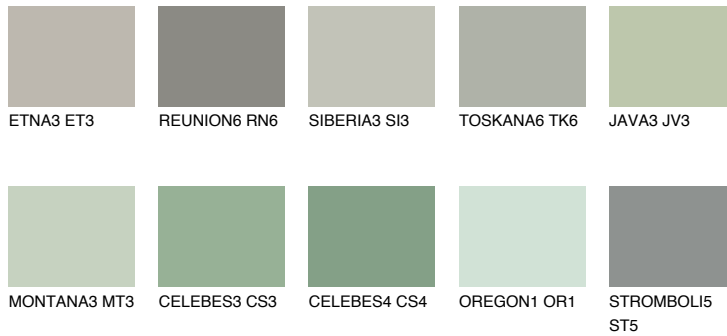

COLOUR DETAILS

SANTORINI3 SN3

41% TSR 35%

Matching colours

COLOURS

INTENSE

For more information on plasters and paints, go to www.ceresit.en

*The presented colours refer to plasters and paints offered by Ceresit. Due to the use of digital techniques, the presented colours might not represent the original ones, thus they cannot be considered as a reliable colour presentation. We recommend checking the authentic colour samples.