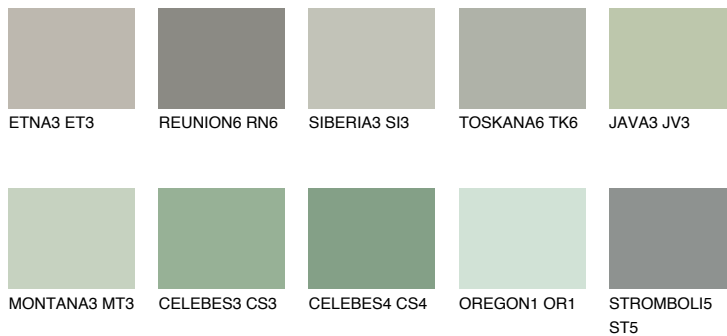

COLOUR DETAILS

SANTORINI3 SN3

41% **TSR** 35%

Matching colours

COLOURS

INTENSE

For more information on plasters and paints, go to www.ceresit.en

*The presented colours refer to plasters and paints offered by Ceresit. Due to the use of digital techniques, the presented colours might not represent the original ones, thus they cannot be considered as a reliable colour presentation. We recommend checking the authentic colour samples.