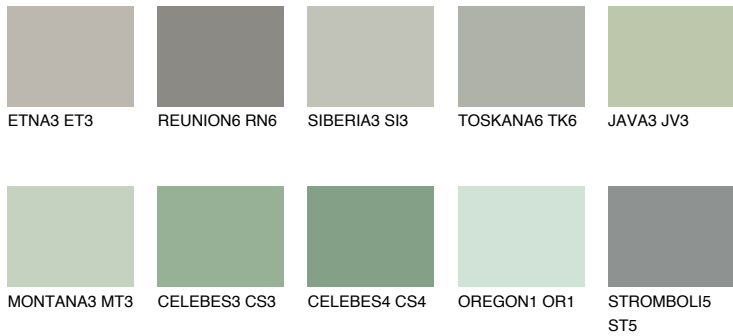

COLOUR DETAILS

SANTORINI3 SN3

41% TSR 35%

Matching colours

COLOURS

INTENSE

For more information on plasters and paints, go to www.ceresit.en

*The presented colours refer to plasters and paints offered by Ceresit. Due to the use of digital techniques, the presented colours might not represent the original ones, thus they cannot be considered as a reliable colour presentation. We recommend checking the authentic colour samples.