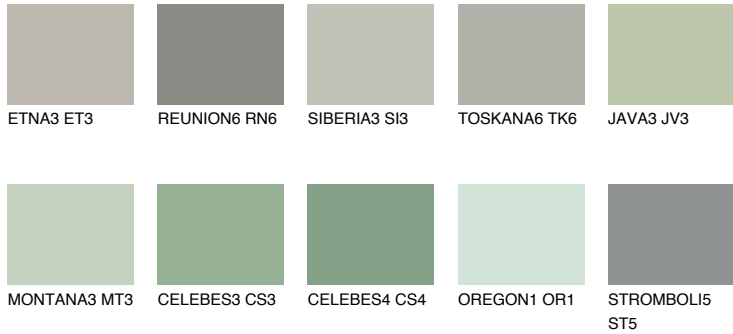

COLOUR DETAILS

SANTORINI3 SN3

41% TSR 35%

Matching colours

COLOURS

INTENSE

For more information on plasters and paints, go to www.ceresit.en

*The presented colours refer to plasters and paints offered by Ceresit. Due to the use of digital techniques, the presented colours might not represent the original ones, thus they cannot be considered as a reliable colour presentation. We recommend checking the authentic colour samples.