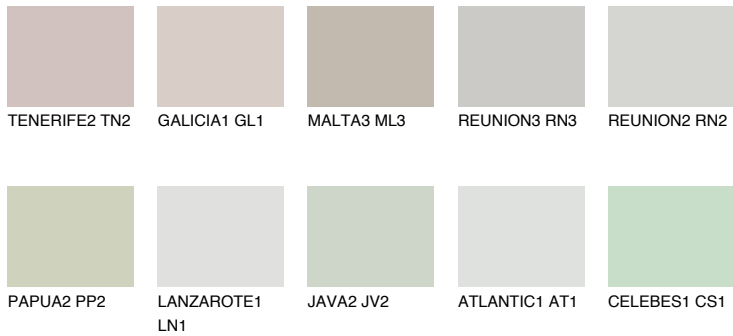

COLOUR DETAILS

SANTORINI2 SN2

53% TSR 49%

Matching colours

COLOURS

INTENSE

For more information on plasters and paints, go to www.ceresit.en

*The presented colours refer to plasters and paints offered by Ceresit. Due to the use of digital techniques, the presented colours might not represent the original ones, thus they cannot be considered as a reliable colour presentation. We recommend checking the authentic colour samples.