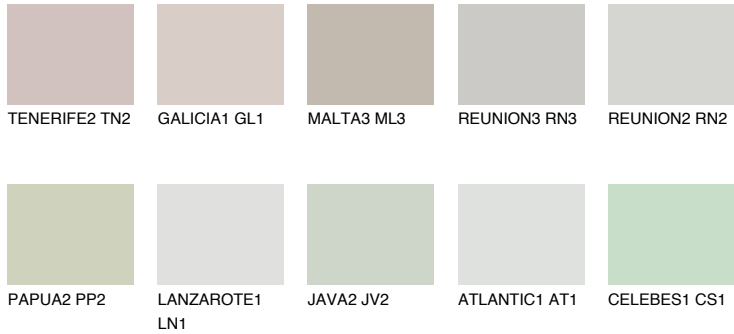

COLOUR DETAILS

SANTORINI2 SN2

53% TSR 49%

Matching colours

COLOURS

INTENSE

For more information on plasters and paints, go to www.ceresit.en

*The presented colours refer to plasters and paints offered by Ceresit. Due to the use of digital techniques, the presented colours might not represent the original ones, thus they cannot be considered as a reliable colour presentation. We recommend checking the authentic colour samples.