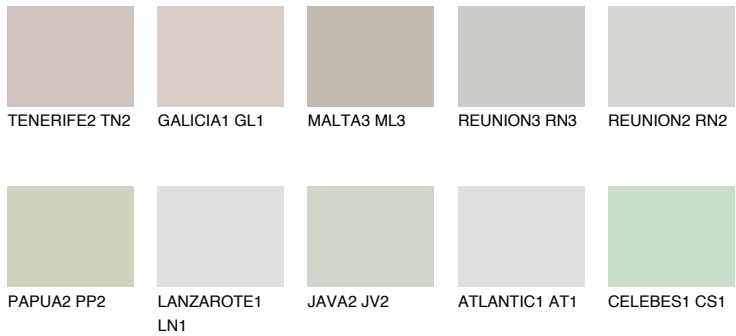

COLOUR DETAILS

SANTORINI2 SN2

53% TSR 49%

Matching colours

COLOURS

INTENSE

For more information on plasters and paints, go to www.ceresit.en

*The presented colours refer to plasters and paints offered by Ceresit. Due to the use of digital techniques, the presented colours might not represent the original ones, thus they cannot be considered as a reliable colour presentation. We recommend checking the authentic colour samples.