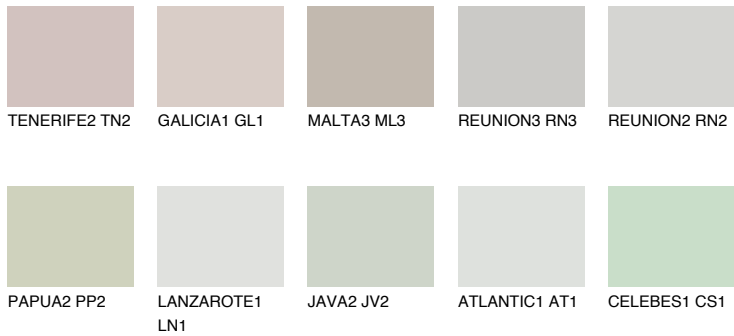

COLOUR DETAILS

SANTORINI2 SN2

53% TSR 49%

Matching colours

COLOURS

INTENSE

For more information on plasters and paints, go to www.ceresit.en

*The presented colours refer to plasters and paints offered by Ceresit. Due to the use of digital techniques, the presented colours might not represent the original ones, thus they cannot be considered as a reliable colour presentation. We recommend checking the authentic colour samples.