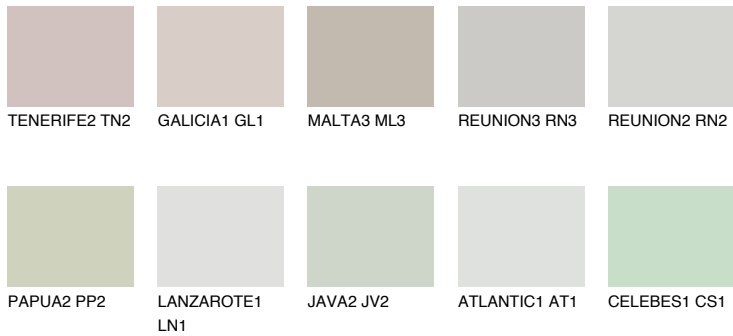

SANTORINI2 SN2

53% TSR 49%

Matching colours

COLOURS

INTENSE

For more information on plasters and paints, go to www.ceresit.en

*The presented colours refer to plasters and paints offered by Ceresit. Due to the use of digital techniques, the presented colours might not represent the original ones, thus they cannot be considered as a reliable colour presentation. We recommend checking the authentic colour samples.