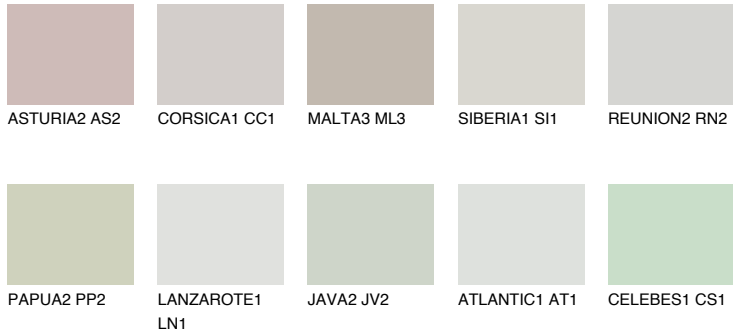

COLOUR DETAILS

SANTORINI1 SN1

69% **TSR** 62%

Matching colours

COLOURS

INTENSE

For more information on plasters and paints, go to www.ceresit.en

*The presented colours refer to plasters and paints offered by Ceresit. Due to the use of digital techniques, the presented colours might not represent the original ones, thus they cannot be considered as a reliable colour presentation. We recommend checking the authentic colour samples.