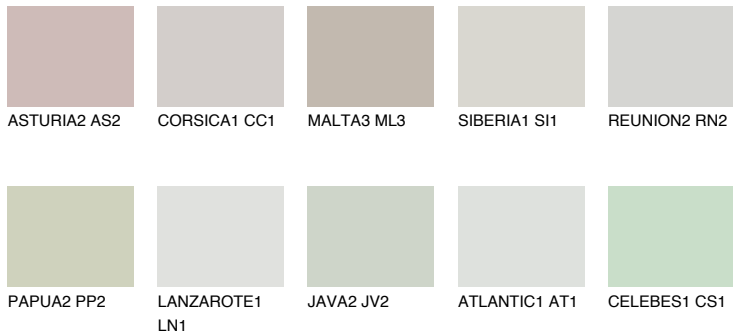

# COLOUR DETAILS

### Matching colours

#### COLOURS

#### INTENSE

For more information on plasters and paints, go to [www.ceresit.en](http://www.ceresit.en)

\*The presented colours refer to plasters and paints offered by Ceresit. Due to the use of digital techniques, the presented colours might not represent the original ones, thus they cannot be considered as a reliable colour presentation. We recommend checking the authentic colour samples.