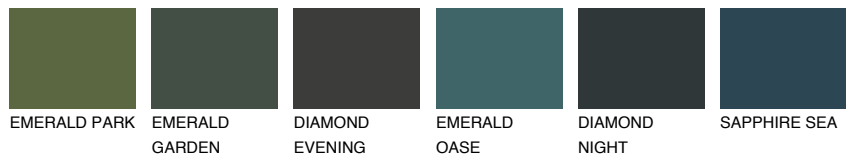

COLOUR DETAILS

SANTORINI1 SN1

69% TSR 62%

Matching colours

COLOURS

INTENSE

For more information on plasters and paints, go to www.ceresit.en

*The presented colours refer to plasters and paints offered by Ceresit. Due to the use of digital techniques, the presented colours might not represent the original ones, thus they cannot be considered as a reliable colour presentation. We recommend checking the authentic colour samples.