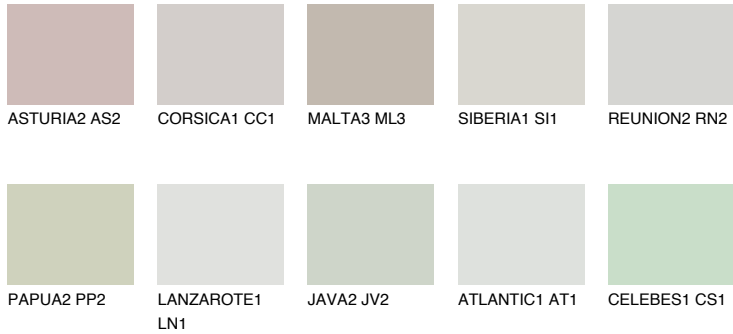

COLOUR DETAILS

SANTORINI1 SN1

69% TSR 62%

Matching colours

COLOURS

INTENSE

For more information on plasters and paints, go to www.ceresit.en

*The presented colours refer to plasters and paints offered by Ceresit. Due to the use of digital techniques, the presented colours might not represent the original ones, thus they cannot be considered as a reliable colour presentation. We recommend checking the authentic colour samples.