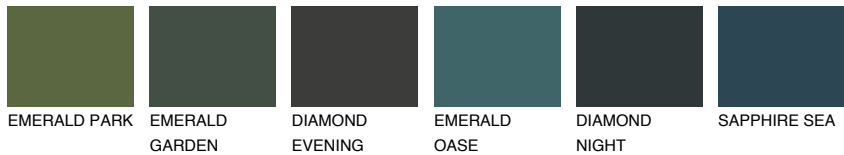

COLOUR DETAILS

SANTORINI1 SN1

69% **TSR** 62%

Matching colours

COLOURS

INTENSE

For more information on plasters and paints, go to www.ceresit.en

*The presented colours refer to plasters and paints offered by Ceresit. Due to the use of digital techniques, the presented colours might not represent the original ones, thus they cannot be considered as a reliable colour presentation. We recommend checking the authentic colour samples.