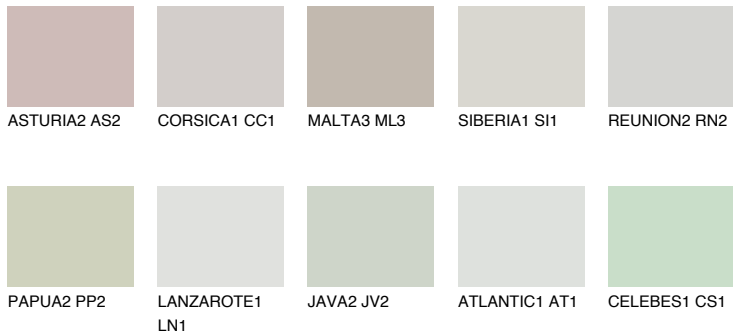

COLOUR DETAILS

SANTORINI1 SN1

69% **TSR** 62%

Matching colours

COLOURS

INTENSE

For more information on plasters and paints, go to www.ceresit.en

*The presented colours refer to plasters and paints offered by Ceresit. Due to the use of digital techniques, the presented colours might not represent the original ones, thus they cannot be considered as a reliable colour presentation. We recommend checking the authentic colour samples.