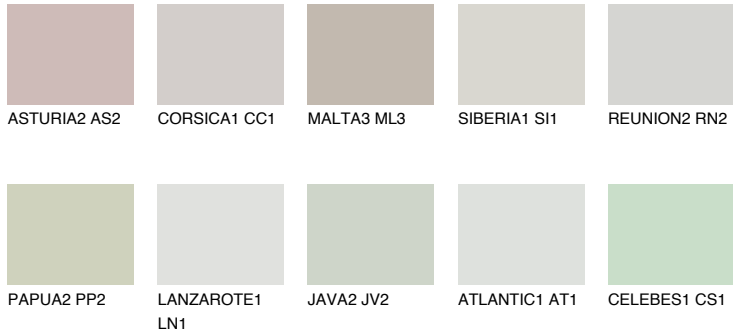

# COLOUR DETAILS

### Matching colours

#### COLOURS

#### INTENSE

For more information on plasters and paints, go to [www.ceresit.en](http://www.ceresit.en)

\*The presented colours refer to plasters and paints offered by Ceresit. Due to the use of digital techniques, the presented colours might not represent the original ones, thus they cannot be considered as a reliable colour presentation. We recommend checking the authentic colour samples.