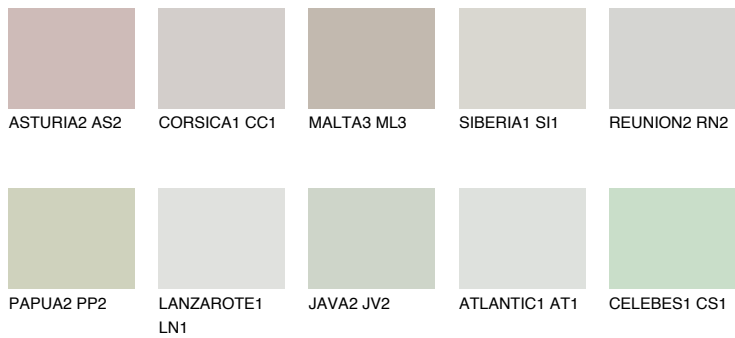

COLOUR DETAILS

SANTORINI1 SN1

69% TSR 62%

Matching colours

COLOURS

INTENSE

For more information on plasters and paints, go to www.ceresit.en

*The presented colours refer to plasters and paints offered by Ceresit. Due to the use of digital techniques, the presented colours might not represent the original ones, thus they cannot be considered as a reliable colour presentation. We recommend checking the authentic colour samples.