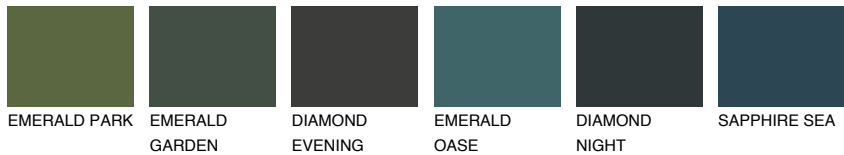

COLOUR DETAILS

SANTORINI1 SN1

69% TSR 62%

Matching colours

COLOURS

INTENSE

For more information on plasters and paints, go to www.ceresit.en

*The presented colours refer to plasters and paints offered by Ceresit. Due to the use of digital techniques, the presented colours might not represent the original ones, thus they cannot be considered as a reliable colour presentation. We recommend checking the authentic colour samples.