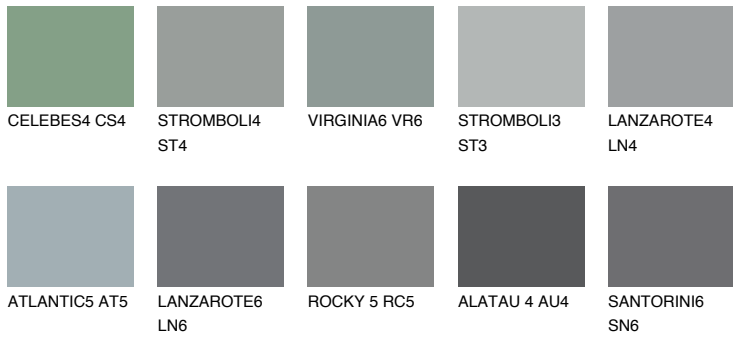

COLOUR DETAILS

STROMBOLI6 ST6

☀️ 22% **TSR** 19%

Matching colours

COLOURS

INTENSE

For more information on plasters and paints, go to www.ceresit.en

*The presented colours refer to plasters and paints offered by Ceresit. Due to the use of digital techniques, the presented colours might not represent the original ones, thus they cannot be considered as a reliable colour presentation. We recommend checking the authentic colour samples.