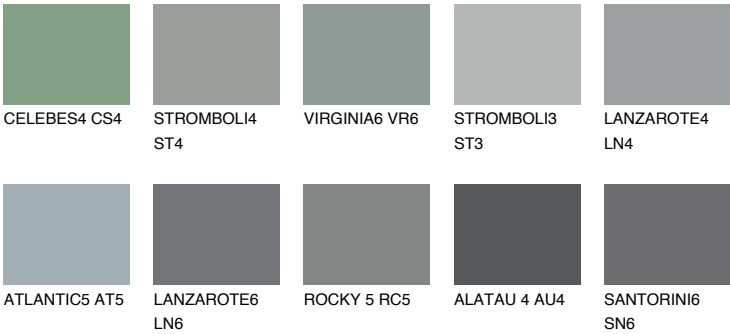

## STROMBOLI6 ST6

☀ 22%    **TSR** 19%

### Matching colours

#### COLOURS

#### INTENSE

For more information on plasters and paints, go to [www.ceresit.en](http://www.ceresit.en)

\*The presented colours refer to plasters and paints offered by Ceresit. Due to the use of digital techniques, the presented colours might not represent the original ones, thus they cannot be considered as a reliable colour presentation. We recommend checking the authentic colour samples.