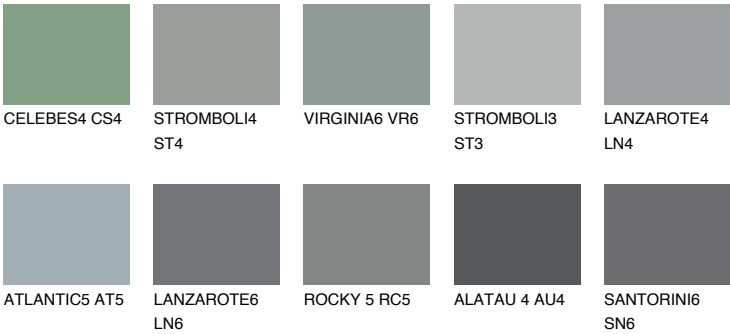

STROMBOLI6 ST6

☀️ 22% **TSR** 19%

Matching colours

COLOURS

INTENSE

For more information on plasters and paints, go to www.ceresit.en

*The presented colours refer to plasters and paints offered by Ceresit. Due to the use of digital techniques, the presented colours might not represent the original ones, thus they cannot be considered as a reliable colour presentation. We recommend checking the authentic colour samples.