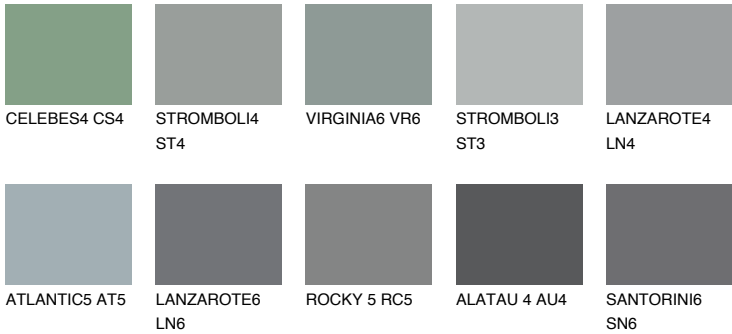

STROMBOLI6 ST6

☀ 22% **TSR** 19%

Matching colours

COLOURS

INTENSE

For more information on plasters and paints, go to www.ceresit.en

*The presented colours refer to plasters and paints offered by Ceresit. Due to the use of digital techniques, the presented colours might not represent the original ones, thus they cannot be considered as a reliable colour presentation. We recommend checking the authentic colour samples.