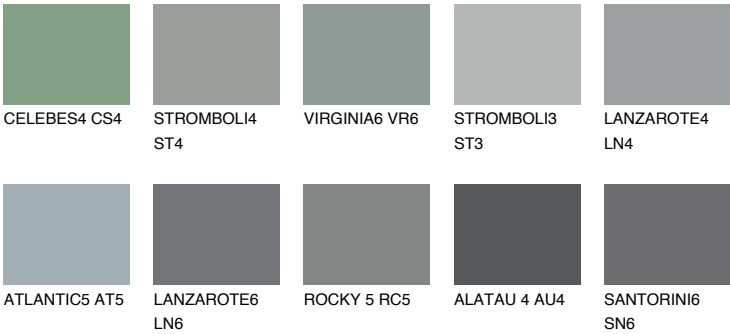

STROMBOLI6 ST6

☀ 22% **TSR** 19%

Matching colours

COLOURS

INTENSE

For more information on plasters and paints, go to www.ceresit.en

*The presented colours refer to plasters and paints offered by Ceresit. Due to the use of digital techniques, the presented colours might not represent the original ones, thus they cannot be considered as a reliable colour presentation. We recommend checking the authentic colour samples.