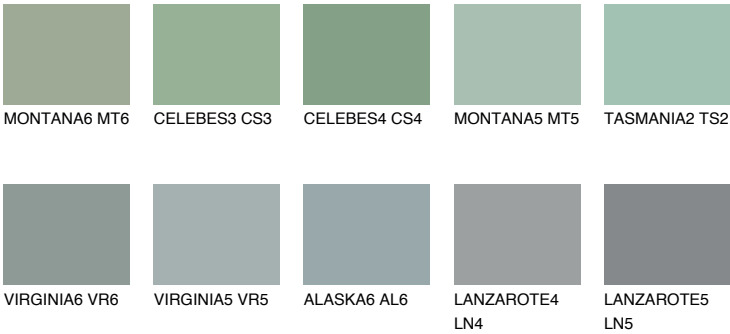

STROMBOLI5 ST5

☀ 28%   **TSR** 24%

Matching colours

COLOURS

INTENSE

For more information on plasters and paints, go to www.ceresit.en

*The presented colours refer to plasters and paints offered by Ceresit. Due to the use of digital techniques, the presented colours might not represent the original ones, thus they cannot be considered as a reliable colour presentation. We recommend checking the authentic colour samples.