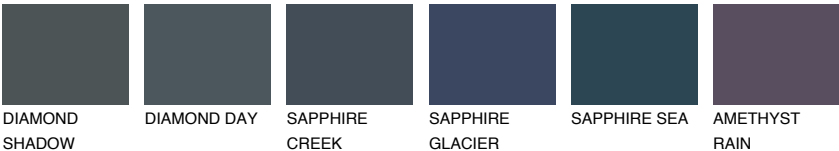

STROMBOLI5 ST5

☀️ 28% **TSR 24%**

Matching colours

COLOURS

INTENSE

For more information on plasters and paints, go to www.ceresit.en

*The presented colours refer to plasters and paints offered by Ceresit. Due to the use of digital techniques, the presented colours might not represent the original ones, thus they cannot be considered as a reliable colour presentation. We recommend checking the authentic colour samples.