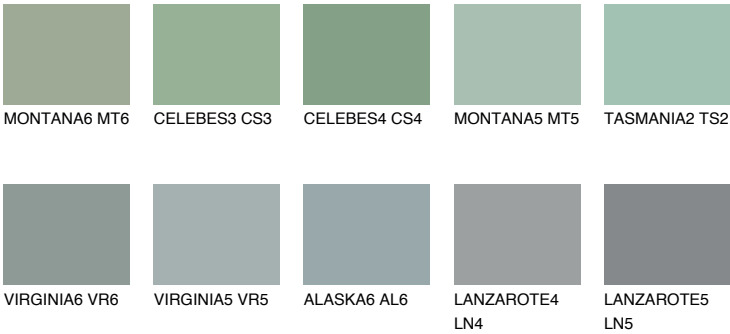

## STROMBOLI5 ST5

☀ 28%    **TSR** 24%

### Matching colours

#### COLOURS

#### INTENSE

For more information on plasters and paints, go to [www.ceresit.en](http://www.ceresit.en)

\*The presented colours refer to plasters and paints offered by Ceresit. Due to the use of digital techniques, the presented colours might not represent the original ones, thus they cannot be considered as a reliable colour presentation. We recommend checking the authentic colour samples.