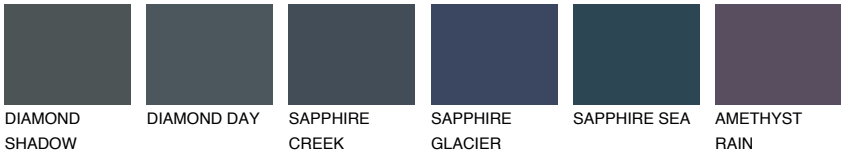

STROMBOLI5 ST5

☀ 28%   **TSR** 24%

Matching colours

COLOURS

INTENSE

For more information on plasters and paints, go to www.ceresit.en

*The presented colours refer to plasters and paints offered by Ceresit. Due to the use of digital techniques, the presented colours might not represent the original ones, thus they cannot be considered as a reliable colour presentation. We recommend checking the authentic colour samples.