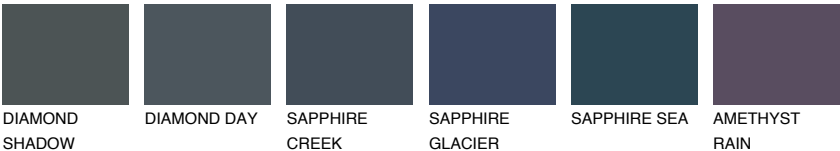

STROMBOLI5 ST5

☀️ 28%   **TSR** 24%

Matching colours

COLOURS

INTENSE

For more information on plasters and paints, go to www.ceresit.en

*The presented colours refer to plasters and paints offered by Ceresit. Due to the use of digital techniques, the presented colours might not represent the original ones, thus they cannot be considered as a reliable colour presentation. We recommend checking the authentic colour samples.