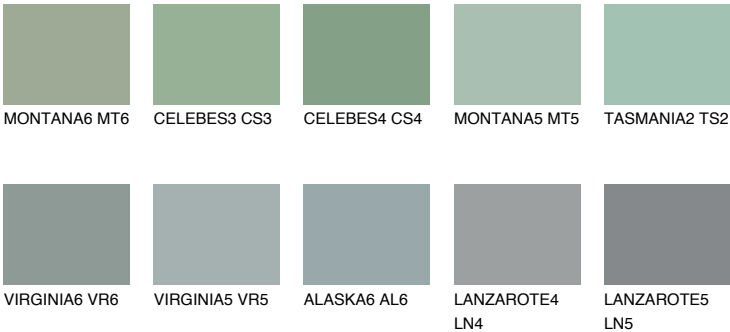

STROMBOLI5 ST5

☀️ 28% **TSR** 24%

Matching colours

COLOURS

INTENSE

For more information on plasters and paints, go to www.ceresit.en

*The presented colours refer to plasters and paints offered by Ceresit. Due to the use of digital techniques, the presented colours might not represent the original ones, thus they cannot be considered as a reliable colour presentation. We recommend checking the authentic colour samples.