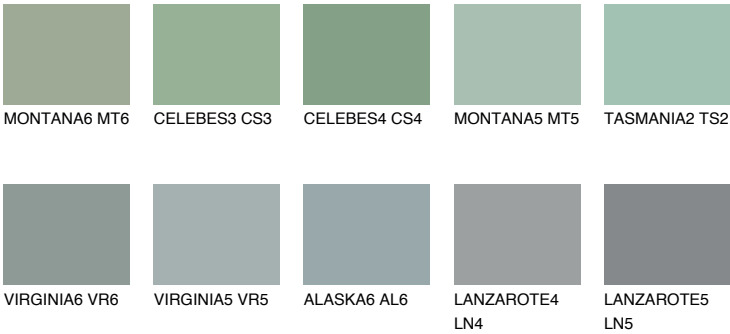

## STROMBOLI5 ST5

☀️ 28%    **TSR** 24%

### Matching colours

#### COLOURS

#### INTENSE

For more information on plasters and paints, go to [www.ceresit.en](http://www.ceresit.en)

\*The presented colours refer to plasters and paints offered by Ceresit. Due to the use of digital techniques, the presented colours might not represent the original ones, thus they cannot be considered as a reliable colour presentation. We recommend checking the authentic colour samples.