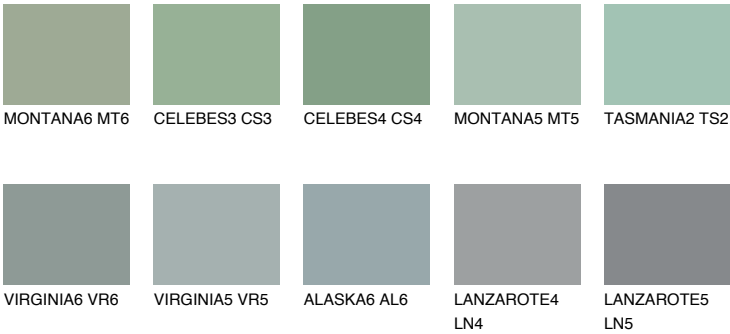

STROMBOLI5 ST5

☀️ 28% **TSR 24%**

Matching colours

COLOURS

INTENSE

For more information on plasters and paints, go to www.ceresit.en

*The presented colours refer to plasters and paints offered by Ceresit. Due to the use of digital techniques, the presented colours might not represent the original ones, thus they cannot be considered as a reliable colour presentation. We recommend checking the authentic colour samples.