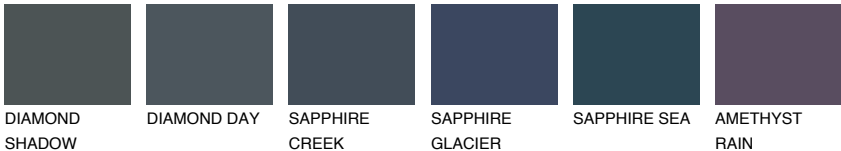

STROMBOLI5 ST5

☀️ 28% **TSR** 24%

Matching colours

COLOURS

INTENSE

For more information on plasters and paints, go to www.ceresit.en

*The presented colours refer to plasters and paints offered by Ceresit. Due to the use of digital techniques, the presented colours might not represent the original ones, thus they cannot be considered as a reliable colour presentation. We recommend checking the authentic colour samples.