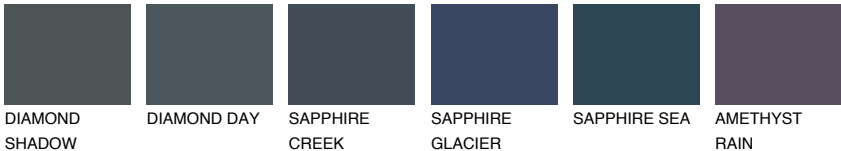

STROMBOLI5 ST5

☀️ 28% **TSR 24%**

Matching colours

COLOURS

INTENSE

For more information on plasters and paints, go to www.ceresit.en

*The presented colours refer to plasters and paints offered by Ceresit. Due to the use of digital techniques, the presented colours might not represent the original ones, thus they cannot be considered as a reliable colour presentation. We recommend checking the authentic colour samples.