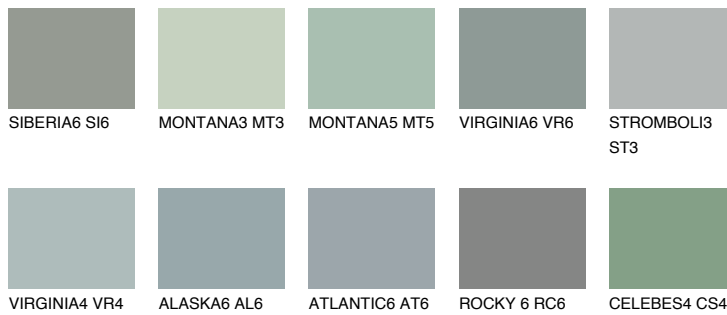

COLOUR DETAILS

STROMBOLI4 ST4

33% TSR 30%

Matching colours

COLOURS

INTENSE

For more information on plasters and paints, go to www.ceresit.en

*The presented colours refer to plasters and paints offered by Ceresit. Due to the use of digital techniques, the presented colours might not represent the original ones, thus they cannot be considered as a reliable colour presentation. We recommend checking the authentic colour samples.