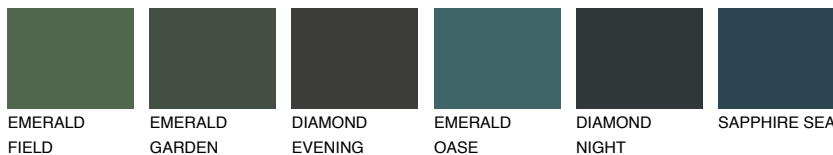

COLOUR DETAILS

STROMBOLI4 ST4

33% TSR 30%

Matching colours

COLOURS

INTENSE

For more information on plasters and paints, go to www.ceresit.en

*The presented colours refer to plasters and paints offered by Ceresit. Due to the use of digital techniques, the presented colours might not represent the original ones, thus they cannot be considered as a reliable colour presentation. We recommend checking the authentic colour samples.