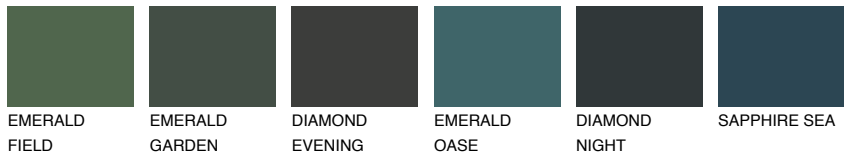

COLOUR DETAILS

STROMBOLI4 ST4

33% TSR 30%

Matching colours

COLOURS

INTENSE

For more information on plasters and paints, go to www.ceresit.en

*The presented colours refer to plasters and paints offered by Ceresit. Due to the use of digital techniques, the presented colours might not represent the original ones, thus they cannot be considered as a reliable colour presentation. We recommend checking the authentic colour samples.