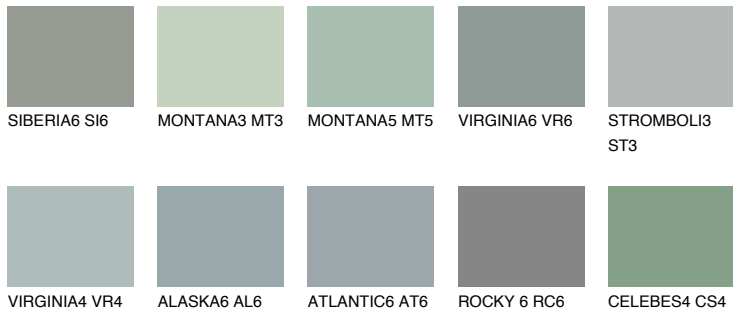

COLOUR DETAILS

STROMBOLI4 ST4

33% TSR 30%

Matching colours

COLOURS

INTENSE

For more information on plasters and paints, go to www.ceresit.en

*The presented colours refer to plasters and paints offered by Ceresit. Due to the use of digital techniques, the presented colours might not represent the original ones, thus they cannot be considered as a reliable colour presentation. We recommend checking the authentic colour samples.