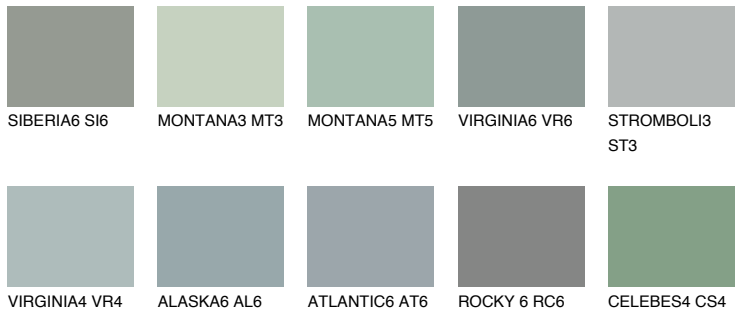

COLOUR DETAILS

STROMBOLI4 ST4

33% TSR 30%

Matching colours

COLOURS

INTENSE

For more information on plasters and paints, go to www.ceresit.en

*The presented colours refer to plasters and paints offered by Ceresit. Due to the use of digital techniques, the presented colours might not represent the original ones, thus they cannot be considered as a reliable colour presentation. We recommend checking the authentic colour samples.