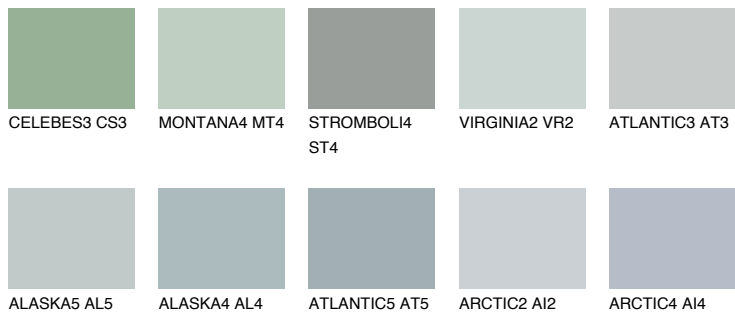

STROMBOLI3 ST3

47% **TSR** 41%

Matching colours

COLOURS

INTENSE

For more information on plasters and paints, go to www.ceresit.en

*The presented colours refer to plasters and paints offered by Ceresit. Due to the use of digital techniques, the presented colours might not represent the original ones, thus they cannot be considered as a reliable colour presentation. We recommend checking the authentic colour samples.