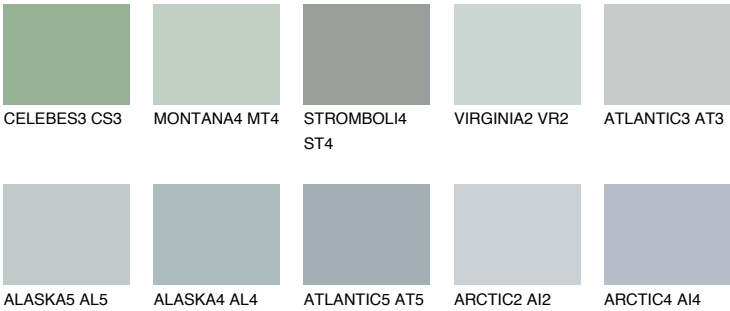

STROMBOLI3 ST3

47% **TSR** 41%

Matching colours

COLOURS

INTENSE

For more information on plasters and paints, go to www.ceresit.en

*The presented colours refer to plasters and paints offered by Ceresit. Due to the use of digital techniques, the presented colours might not represent the original ones, thus they cannot be considered as a reliable colour presentation. We recommend checking the authentic colour samples.