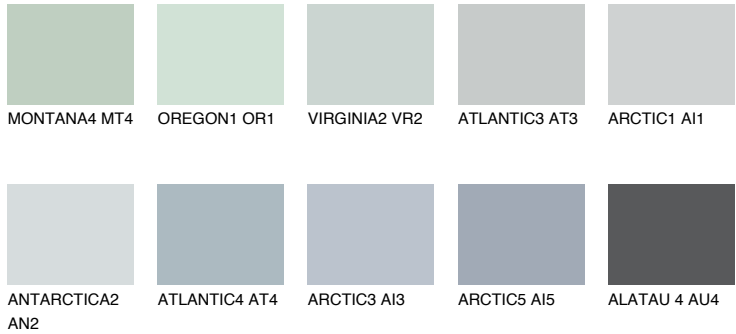

COLOUR DETAILS

STROMBOLI2 ST2

58% TSR 60%

Matching colours

COLOURS

INTENSE

For more information on plasters and paints, go to www.ceresit.en

*The presented colours refer to plasters and paints offered by Ceresit. Due to the use of digital techniques, the presented colours might not represent the original ones, thus they cannot be considered as a reliable colour presentation. We recommend checking the authentic colour samples.