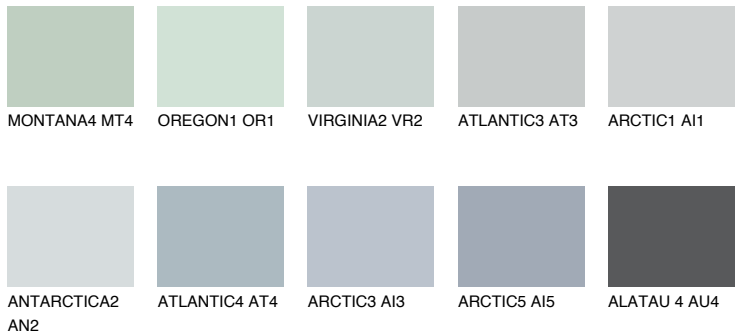

COLOUR DETAILS

STROMBOLI2 ST2

58% TSR 60%

Matching colours

COLOURS

INTENSE

For more information on plasters and paints, go to www.ceresit.en

*The presented colours refer to plasters and paints offered by Ceresit. Due to the use of digital techniques, the presented colours might not represent the original ones, thus they cannot be considered as a reliable colour presentation. We recommend checking the authentic colour samples.