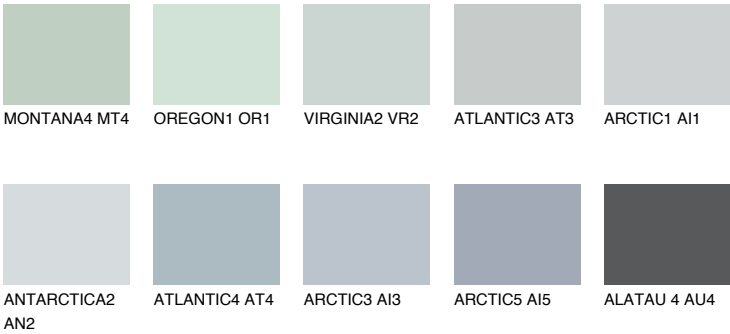

STROMBOLI2 ST2

58% **TSR** 60%

Matching colours

COLOURS

INTENSE

For more information on plasters and paints, go to www.ceresit.en

*The presented colours refer to plasters and paints offered by Ceresit. Due to the use of digital techniques, the presented colours might not represent the original ones, thus they cannot be considered as a reliable colour presentation. We recommend checking the authentic colour samples.