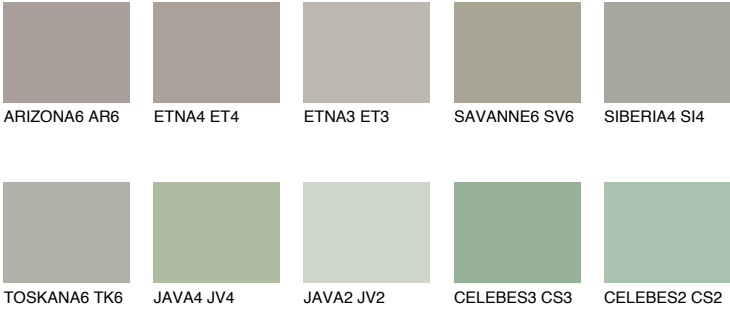

# COLOUR DETAILS

## SAHARA6 SH6

36% TSR 31%

### Matching colours

#### COLOURS