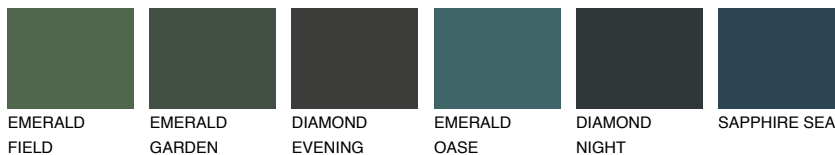

COLOUR DETAILS

SAHARA6 SH6

36% TSR 31%

Matching colours

COLOURS

INTENSE

For more information on plasters and paints, go to www.ceresit.en

*The presented colours refer to plasters and paints offered by Ceresit. Due to the use of digital techniques, the presented colours might not represent the original ones, thus they cannot be considered as a reliable colour presentation. We recommend checking the authentic colour samples.