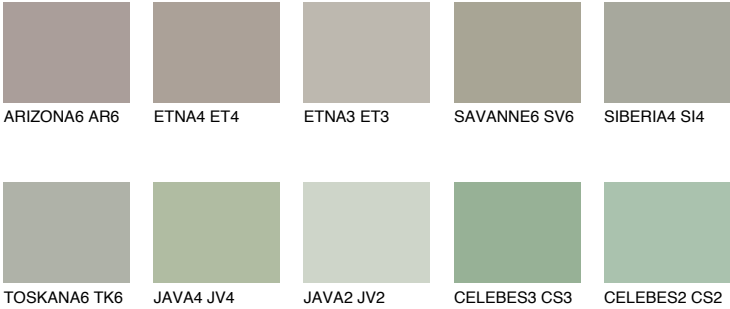

SAHARA6 SH6

36% **TSR** 31%

Matching colours

COLOURS

INTENSE

For more information on plasters and paints, go to www.ceresit.en

*The presented colours refer to plasters and paints offered by Ceresit. Due to the use of digital techniques, the presented colours might not represent the original ones, thus they cannot be considered as a reliable colour presentation. We recommend checking the authentic colour samples.