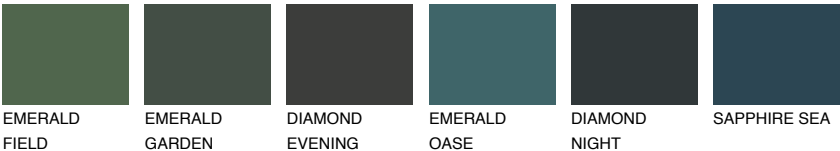

COLOUR DETAILS

SAHARA6 SH6

36% TSR 31%

Matching colours

COLOURS

INTENSE

For more information on plasters and paints, go to www.ceresit.en

*The presented colours refer to plasters and paints offered by Ceresit. Due to the use of digital techniques, the presented colours might not represent the original ones, thus they cannot be considered as a reliable colour presentation. We recommend checking the authentic colour samples.