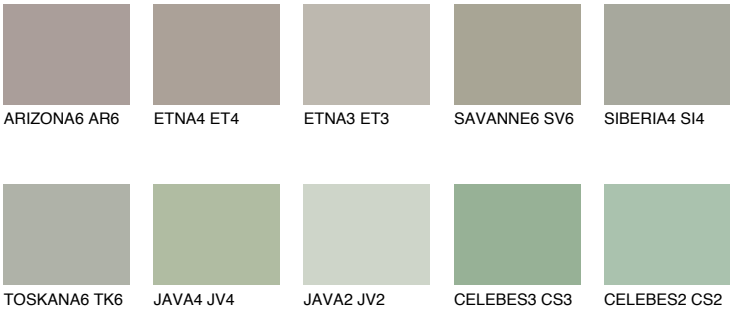

COLOUR DETAILS

SAHARA6 SH6

36% TSR 31%

Matching colours

COLOURS

INTENSE

For more information on plasters and paints, go to www.ceresit.en

*The presented colours refer to plasters and paints offered by Ceresit. Due to the use of digital techniques, the presented colours might not represent the original ones, thus they cannot be considered as a reliable colour presentation. We recommend checking the authentic colour samples.