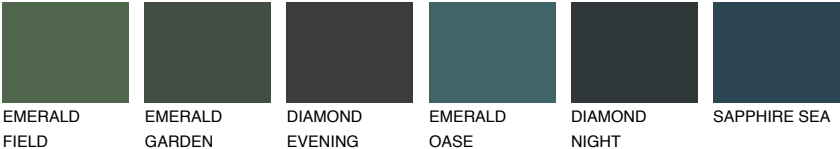

COLOUR DETAILS

SAHARA6 SH6

36% TSR 31%

Matching colours

COLOURS

INTENSE

For more information on plasters and paints, go to www.ceresit.en

*The presented colours refer to plasters and paints offered by Ceresit. Due to the use of digital techniques, the presented colours might not represent the original ones, thus they cannot be considered as a reliable colour presentation. We recommend checking the authentic colour samples.