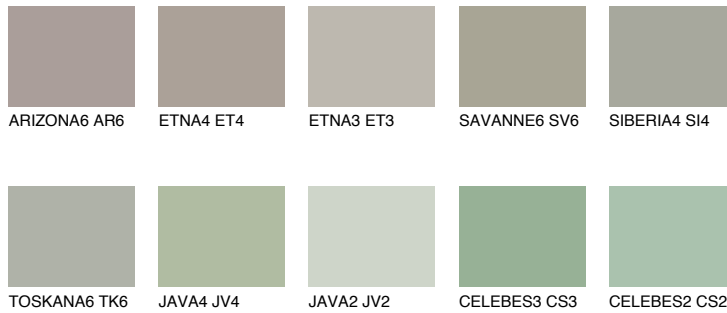

COLOUR DETAILS

SAHARA6 SH6

36% TSR 31%

Matching colours

COLOURS

INTENSE

For more information on plasters and paints, go to www.ceresit.en

*The presented colours refer to plasters and paints offered by Ceresit. Due to the use of digital techniques, the presented colours might not represent the original ones, thus they cannot be considered as a reliable colour presentation. We recommend checking the authentic colour samples.