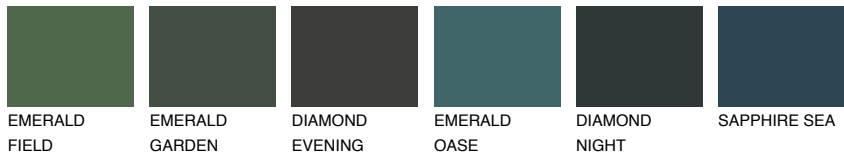

COLOUR DETAILS

SAHARA6 SH6

36% **TSR** 31%

Matching colours

COLOURS

INTENSE

For more information on plasters and paints, go to www.ceresit.en

*The presented colours refer to plasters and paints offered by Ceresit. Due to the use of digital techniques, the presented colours might not represent the original ones, thus they cannot be considered as a reliable colour presentation. We recommend checking the authentic colour samples.