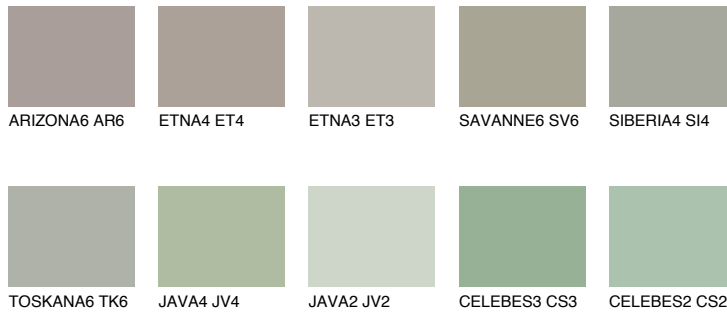

COLOUR DETAILS

SAHARA6 SH6

36% **TSR** 31%

Matching colours

COLOURS

INTENSE

For more information on plasters and paints, go to www.ceresit.en

*The presented colours refer to plasters and paints offered by Ceresit. Due to the use of digital techniques, the presented colours might not represent the original ones, thus they cannot be considered as a reliable colour presentation. We recommend checking the authentic colour samples.