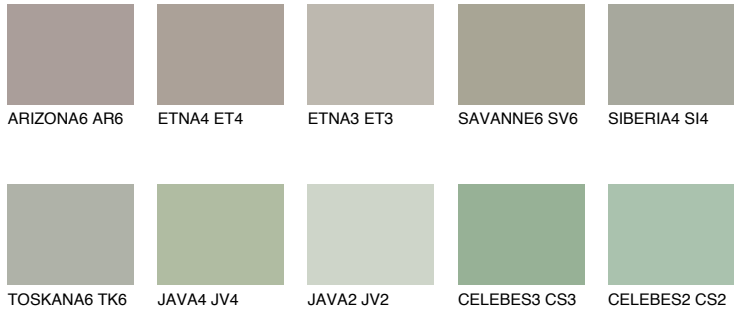

COLOUR DETAILS

SAHARA6 SH6

36% **TSR** 31%

Matching colours

COLOURS

INTENSE

For more information on plasters and paints, go to www.ceresit.en

*The presented colours refer to plasters and paints offered by Ceresit. Due to the use of digital techniques, the presented colours might not represent the original ones, thus they cannot be considered as a reliable colour presentation. We recommend checking the authentic colour samples.