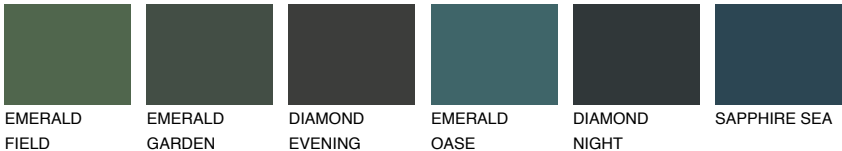

COLOUR DETAILS

SAHARA6 SH6

36% TSR 31%

Matching colours

COLOURS

INTENSE

For more information on plasters and paints, go to www.ceresit.en

*The presented colours refer to plasters and paints offered by Ceresit. Due to the use of digital techniques, the presented colours might not represent the original ones, thus they cannot be considered as a reliable colour presentation. We recommend checking the authentic colour samples.