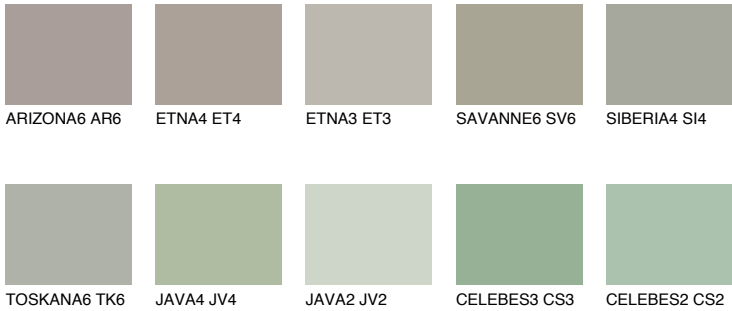

COLOUR DETAILS

SAHARA6 SH6

36% TSR 31%

Matching colours

COLOURS

INTENSE

For more information on plasters and paints, go to www.ceresit.en

*The presented colours refer to plasters and paints offered by Ceresit. Due to the use of digital techniques, the presented colours might not represent the original ones, thus they cannot be considered as a reliable colour presentation. We recommend checking the authentic colour samples.