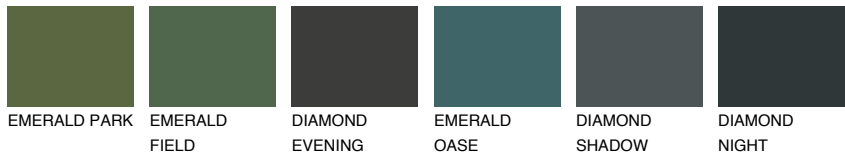

COLOUR DETAILS

SAHARA5 SH5

66% **TSR** 61%

Matching colours

COLOURS

INTENSE

For more information on plasters and paints, go to www.ceresit.en

*The presented colours refer to plasters and paints offered by Ceresit. Due to the use of digital techniques, the presented colours might not represent the original ones, thus they cannot be considered as a reliable colour presentation. We recommend checking the authentic colour samples.