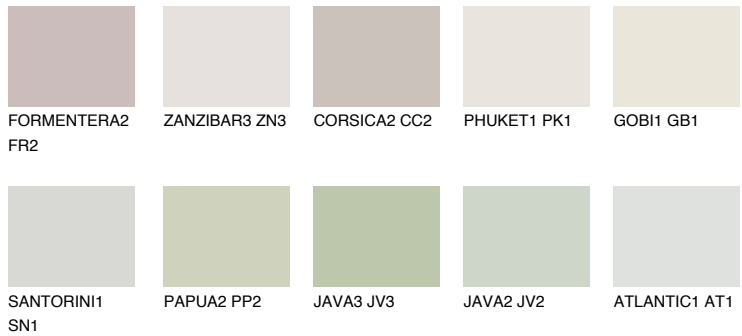

COLOUR DETAILS

SAHARA5 SH5

66% **TSR** 61%

Matching colours

COLOURS

INTENSE

For more information on plasters and paints, go to www.ceresit.en

*The presented colours refer to plasters and paints offered by Ceresit. Due to the use of digital techniques, the presented colours might not represent the original ones, thus they cannot be considered as a reliable colour presentation. We recommend checking the authentic colour samples.