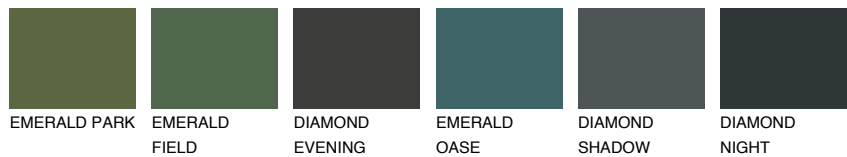

COLOUR DETAILS

SAHARA5 SH5

66% **TSR** 61%

Matching colours

COLOURS

INTENSE

For more information on plasters and paints, go to www.ceresit.en

*The presented colours refer to plasters and paints offered by Ceresit. Due to the use of digital techniques, the presented colours might not represent the original ones, thus they cannot be considered as a reliable colour presentation. We recommend checking the authentic colour samples.