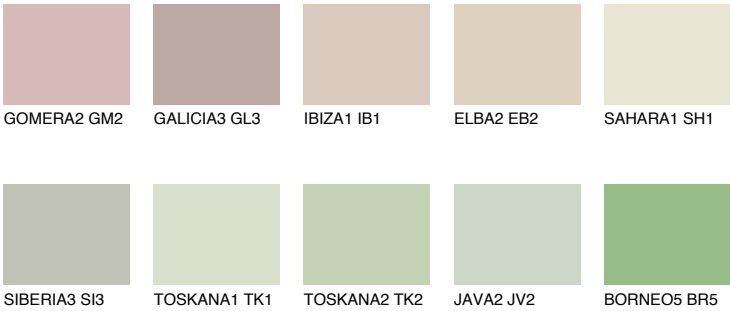

## SAHARA4 SH4

67% **TSR** 67%

### Matching colours

#### COLOURS

#### INTENSE

For more information on plasters and paints, go to [www.ceresit.en](http://www.ceresit.en)

\*The presented colours refer to plasters and paints offered by Ceresit. Due to the use of digital techniques, the presented colours might not represent the original ones, thus they cannot be considered as a reliable colour presentation. We recommend checking the authentic colour samples.