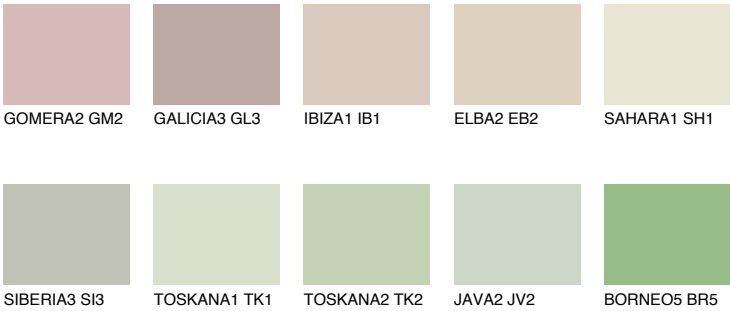

SAHARA4 SH4

67% **TSR** 67%

Matching colours

COLOURS

INTENSE

For more information on plasters and paints, go to www.ceresit.en

*The presented colours refer to plasters and paints offered by Ceresit. Due to the use of digital techniques, the presented colours might not represent the original ones, thus they cannot be considered as a reliable colour presentation. We recommend checking the authentic colour samples.