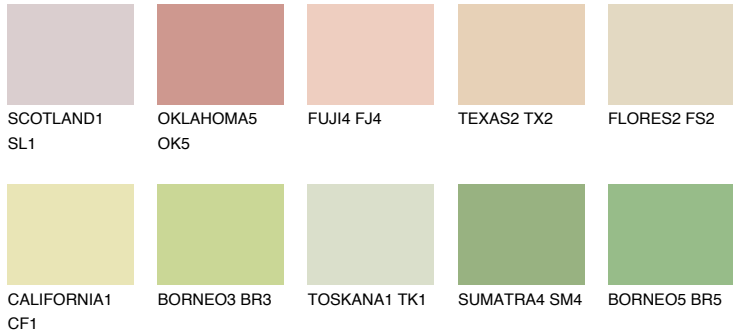

# COLOUR DETAILS

## SAHARA3 SH3

73% TSR 69%

### Matching colours

#### COLOURS