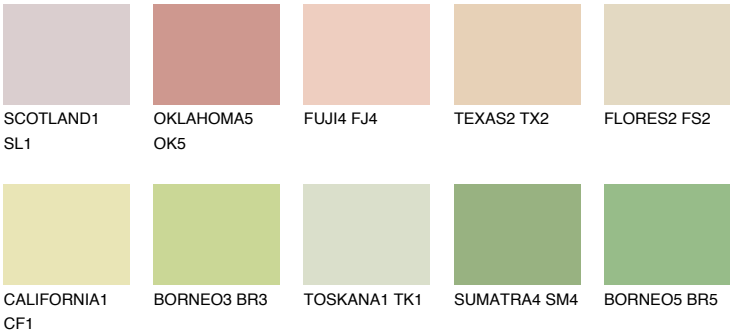

COLOUR DETAILS

SAHARA3 SH3

73% TSR 69%

Matching colours

COLOURS

INTENSE

For more information on plasters and paints, go to www.ceresit.en

*The presented colours refer to plasters and paints offered by Ceresit. Due to the use of digital techniques, the presented colours might not represent the original ones, thus they cannot be considered as a reliable colour presentation. We recommend checking the authentic colour samples.