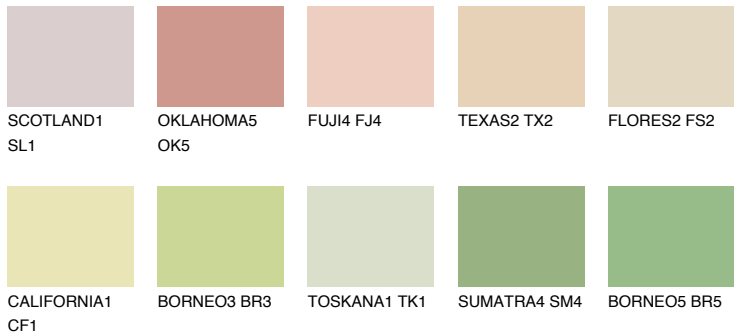

COLOUR DETAILS

SAHARA3 SH3

73% TSR 69%

Matching colours

COLOURS

INTENSE

For more information on plasters and paints, go to www.ceresit.en

*The presented colours refer to plasters and paints offered by Ceresit. Due to the use of digital techniques, the presented colours might not represent the original ones, thus they cannot be considered as a reliable colour presentation. We recommend checking the authentic colour samples.