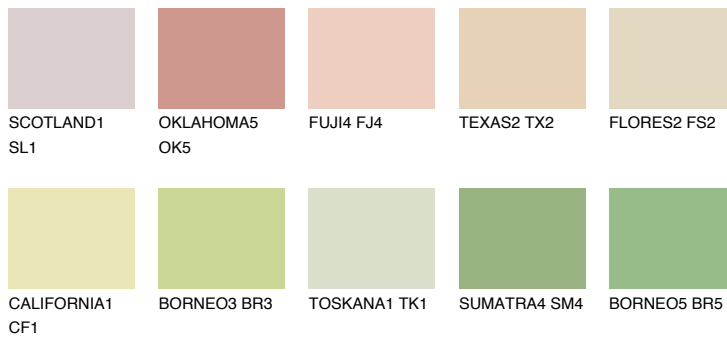

COLOUR DETAILS

SAHARA3 SH3

73% TSR 69%

Matching colours

COLOURS

INTENSE

For more information on plasters and paints, go to www.ceresit.en

*The presented colours refer to plasters and paints offered by Ceresit. Due to the use of digital techniques, the presented colours might not represent the original ones, thus they cannot be considered as a reliable colour presentation. We recommend checking the authentic colour samples.