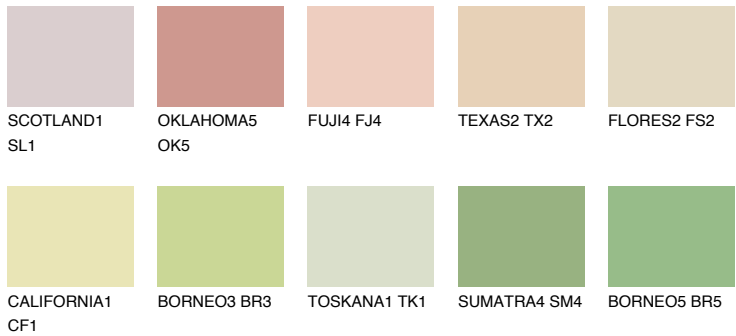

COLOUR DETAILS

SAHARA3 SH3

73% TSR 69%

Matching colours

COLOURS

INTENSE

For more information on plasters and paints, go to www.ceresit.en

*The presented colours refer to plasters and paints offered by Ceresit. Due to the use of digital techniques, the presented colours might not represent the original ones, thus they cannot be considered as a reliable colour presentation. We recommend checking the authentic colour samples.