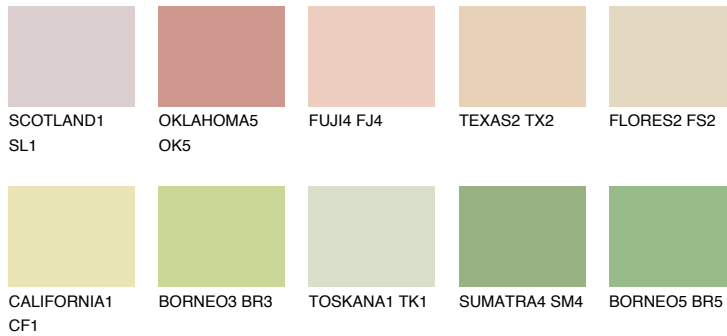

# COLOUR DETAILS

## SAHARA3 SH3

73% TSR 69%

### Matching colours

#### COLOURS