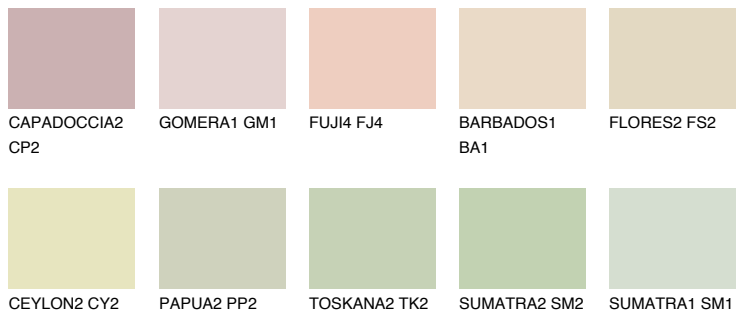

SAHARA2 SH2

75% **TSR** 71%

Matching colours

COLOURS

INTENSE

For more information on plasters and paints, go to www.ceresit.en

*The presented colours refer to plasters and paints offered by Ceresit. Due to the use of digital techniques, the presented colours might not represent the original ones, thus they cannot be considered as a reliable colour presentation. We recommend checking the authentic colour samples.