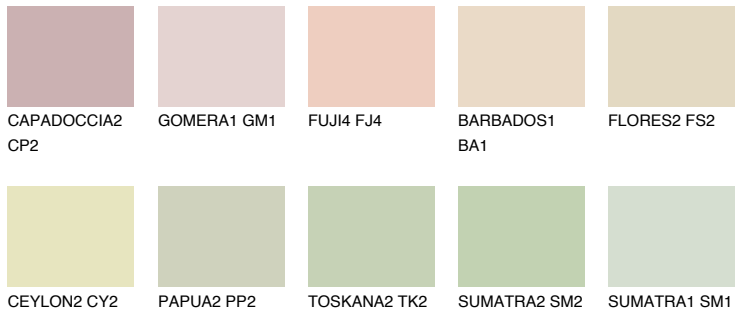

SAHARA2 SH2

75% **TSR** 71%

Matching colours

COLOURS

INTENSE

For more information on plasters and paints, go to www.ceresit.en

*The presented colours refer to plasters and paints offered by Ceresit. Due to the use of digital techniques, the presented colours might not represent the original ones, thus they cannot be considered as a reliable colour presentation. We recommend checking the authentic colour samples.