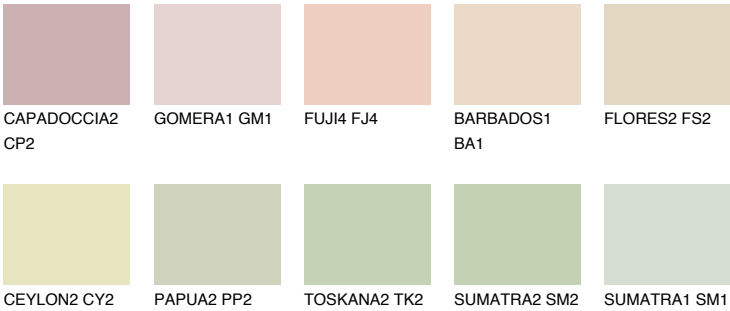

## SAHARA2 SH2

75% **TSR** 71%

### Matching colours

#### COLOURS

#### INTENSE

For more information on plasters and paints, go to [www.ceresit.en](http://www.ceresit.en)

\*The presented colours refer to plasters and paints offered by Ceresit. Due to the use of digital techniques, the presented colours might not represent the original ones, thus they cannot be considered as a reliable colour presentation. We recommend checking the authentic colour samples.