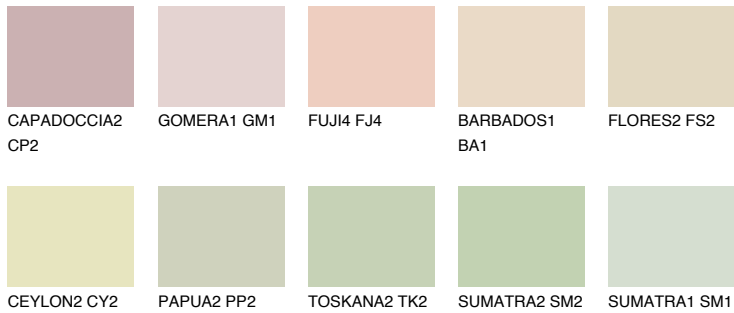

SAHARA2 SH2

75% **TSR** 71%

Matching colours

COLOURS

INTENSE

For more information on plasters and paints, go to www.ceresit.en

*The presented colours refer to plasters and paints offered by Ceresit. Due to the use of digital techniques, the presented colours might not represent the original ones, thus they cannot be considered as a reliable colour presentation. We recommend checking the authentic colour samples.