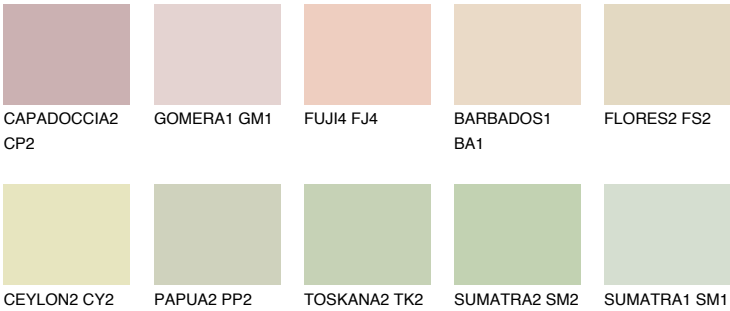

SAHARA2 SH2

75% **TSR** 71%

Matching colours

COLOURS

INTENSE

For more information on plasters and paints, go to www.ceresit.en

*The presented colours refer to plasters and paints offered by Ceresit. Due to the use of digital techniques, the presented colours might not represent the original ones, thus they cannot be considered as a reliable colour presentation. We recommend checking the authentic colour samples.