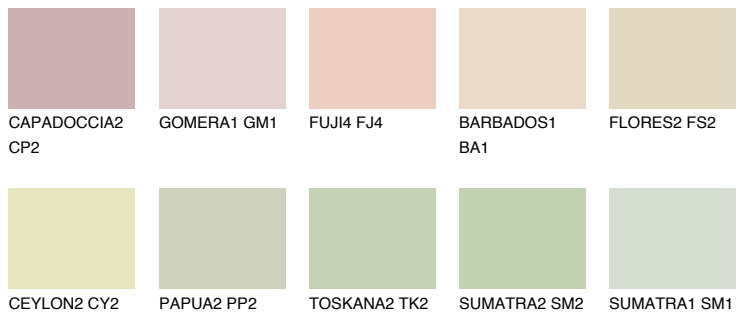

## SAHARA2 SH2

75% **TSR** 71%

### Matching colours

#### COLOURS

#### INTENSE

For more information on plasters and paints, go to [www.ceresit.en](http://www.ceresit.en)

\*The presented colours refer to plasters and paints offered by Ceresit. Due to the use of digital techniques, the presented colours might not represent the original ones, thus they cannot be considered as a reliable colour presentation. We recommend checking the authentic colour samples.