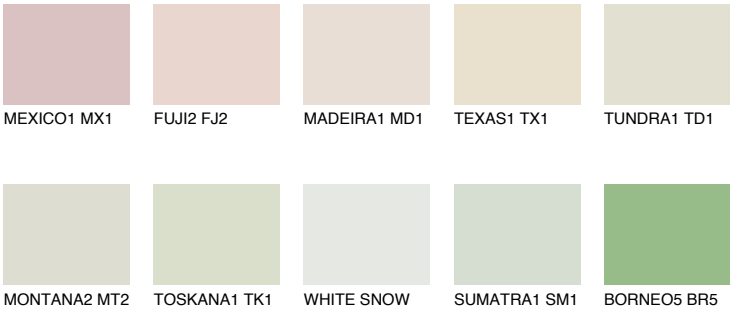

SAHARA1 SH1

78% **TSR** 73%

Matching colours

COLOURS

INTENSE

For more information on plasters and paints, go to www.ceresit.en

*The presented colours refer to plasters and paints offered by Ceresit. Due to the use of digital techniques, the presented colours might not represent the original ones, thus they cannot be considered as a reliable colour presentation. We recommend checking the authentic colour samples.