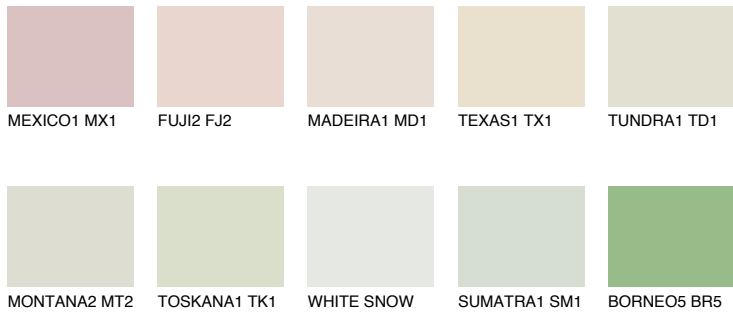

# COLOUR DETAILS

## SAHARA1 SH1

78% TSR 73%

### Matching colours

#### COLOURS