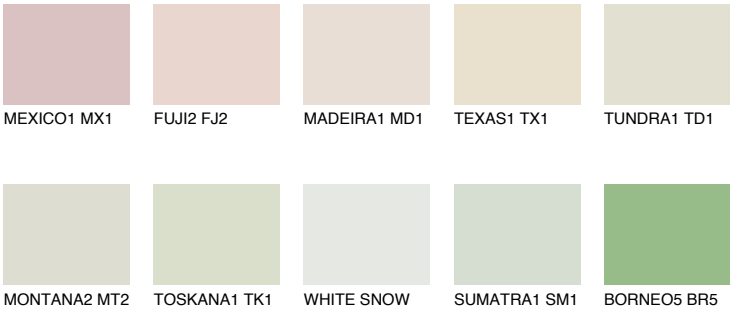

## SAHARA1 SH1

78% TSR 73%

### Matching colours

#### COLOURS

#### INTENSE

For more information on plasters and paints, go to [www.ceresit.en](http://www.ceresit.en)

\*The presented colours refer to plasters and paints offered by Ceresit. Due to the use of digital techniques, the presented colours might not represent the original ones, thus they cannot be considered as a reliable colour presentation. We recommend checking the authentic colour samples.