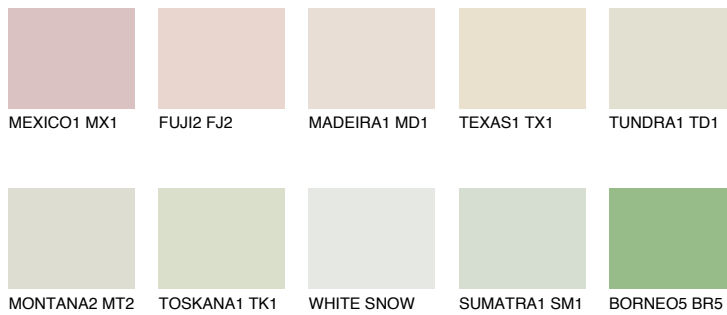

## SAHARA1 SH1

78% **TSR** 73%

### Matching colours

#### COLOURS

#### INTENSE

For more information on plasters and paints, go to [www.ceresit.en](http://www.ceresit.en)

\*The presented colours refer to plasters and paints offered by Ceresit. Due to the use of digital techniques, the presented colours might not represent the original ones, thus they cannot be considered as a reliable colour presentation. We recommend checking the authentic colour samples.