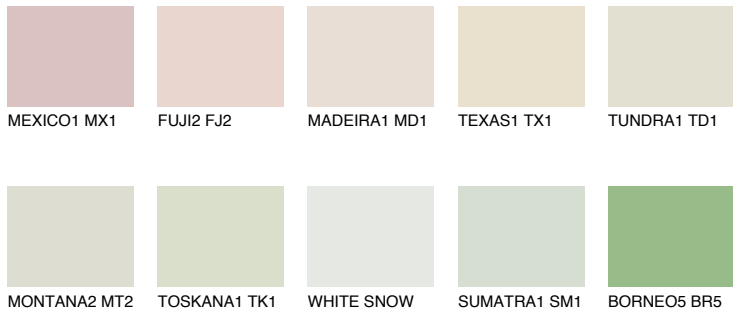

# COLOUR DETAILS

## SAHARA1 SH1

78% **TSR** 73%

### Matching colours

#### COLOURS