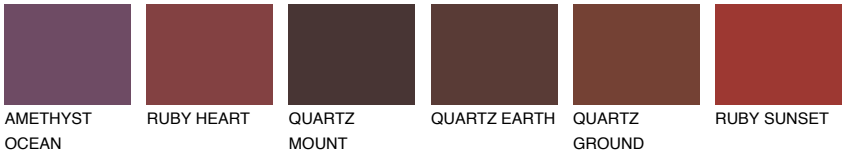

REUNION6 RN6

☀ 25% **TSR** 21%

Matching colours

COLOURS

INTENSE

For more information on plasters and paints, go to www.ceresit.en

*The presented colours refer to plasters and paints offered by Ceresit. Due to the use of digital techniques, the presented colours might not represent the original ones, thus they cannot be considered as a reliable colour presentation. We recommend checking the authentic colour samples.