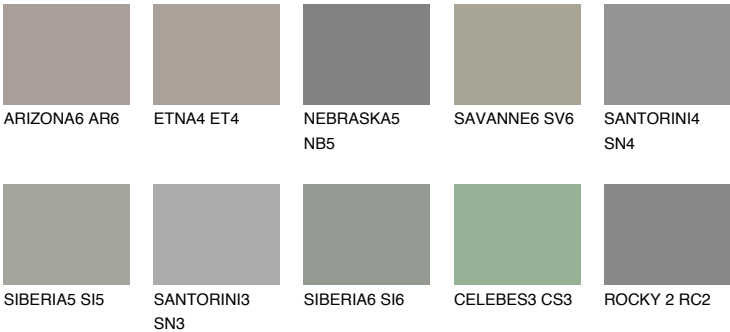

REUNION6 RN6

25% **TSR** 21%

Matching colours

COLOURS

INTENSE

For more information on plasters and paints, go to www.ceresit.en

*The presented colours refer to plasters and paints offered by Ceresit. Due to the use of digital techniques, the presented colours might not represent the original ones, thus they cannot be considered as a reliable colour presentation. We recommend checking the authentic colour samples.