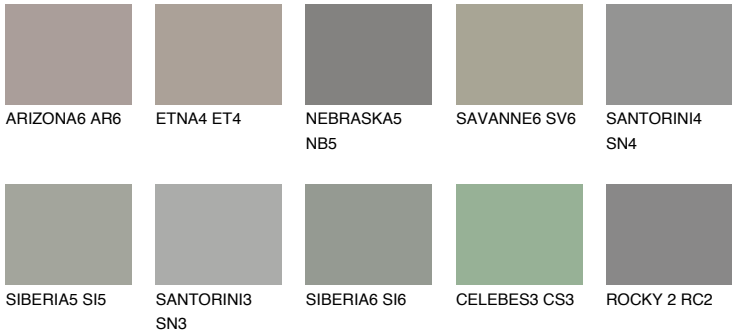

REUNION6 RN6

☀ 25% **TSR** 21%

Matching colours

COLOURS

INTENSE

For more information on plasters and paints, go to www.ceresit.en

*The presented colours refer to plasters and paints offered by Ceresit. Due to the use of digital techniques, the presented colours might not represent the original ones, thus they cannot be considered as a reliable colour presentation. We recommend checking the authentic colour samples.