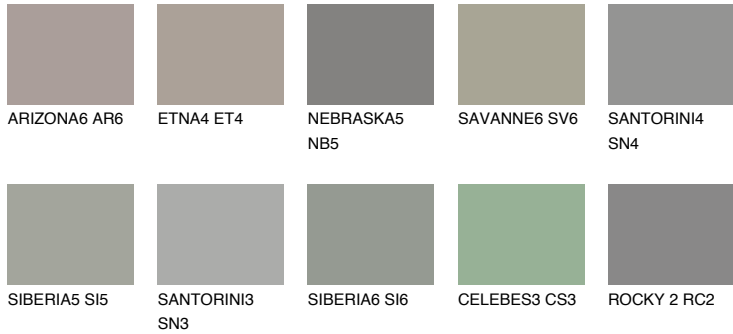

COLOUR DETAILS

REUNION6 RN6

☀ 25% **TSR** 21%

Matching colours

COLOURS

INTENSE

For more information on plasters and paints, go to www.ceresit.en

*The presented colours refer to plasters and paints offered by Ceresit. Due to the use of digital techniques, the presented colours might not represent the original ones, thus they cannot be considered as a reliable colour presentation. We recommend checking the authentic colour samples.