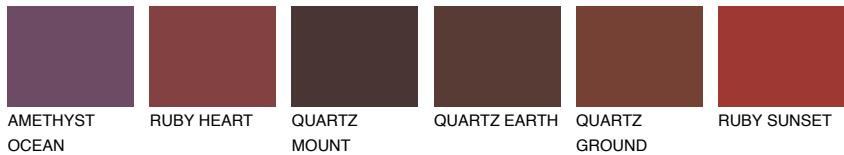

COLOUR DETAILS

REUNION6 RN6

☀ 25% **TSR** 21%

Matching colours

COLOURS

INTENSE

For more information on plasters and paints, go to www.ceresit.en

*The presented colours refer to plasters and paints offered by Ceresit. Due to the use of digital techniques, the presented colours might not represent the original ones, thus they cannot be considered as a reliable colour presentation. We recommend checking the authentic colour samples.