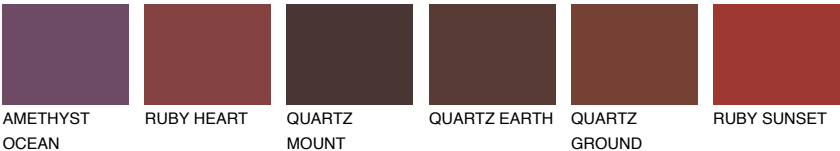

REUNION6 RN6

25% **TSR** 21%

Matching colours

COLOURS

INTENSE

For more information on plasters and paints, go to www.ceresit.en

*The presented colours refer to plasters and paints offered by Ceresit. Due to the use of digital techniques, the presented colours might not represent the original ones, thus they cannot be considered as a reliable colour presentation. We recommend checking the authentic colour samples.