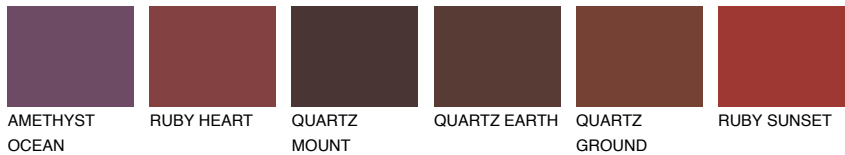

COLOUR DETAILS

REUNION6 RN6

☀ 25% **TSR** 21%

Matching colours

COLOURS

INTENSE

For more information on plasters and paints, go to www.ceresit.en

*The presented colours refer to plasters and paints offered by Ceresit. Due to the use of digital techniques, the presented colours might not represent the original ones, thus they cannot be considered as a reliable colour presentation. We recommend checking the authentic colour samples.