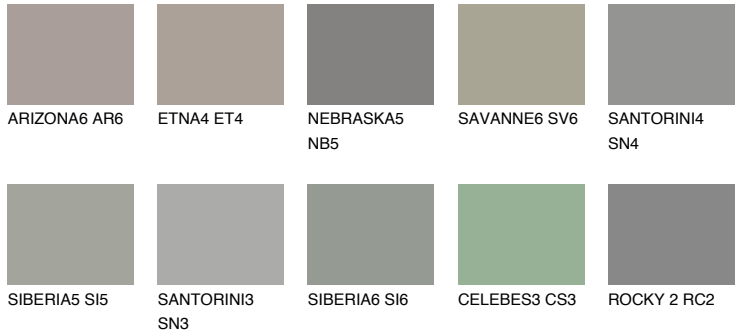

COLOUR DETAILS

REUNION6 RN6

☀ 25% **TSR** 21%

Matching colours

COLOURS

INTENSE

For more information on plasters and paints, go to www.ceresit.en

*The presented colours refer to plasters and paints offered by Ceresit. Due to the use of digital techniques, the presented colours might not represent the original ones, thus they cannot be considered as a reliable colour presentation. We recommend checking the authentic colour samples.