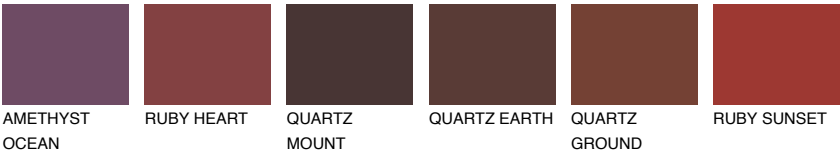

REUNION6 RN6

☀ 25% **TSR** 21%

Matching colours

COLOURS

INTENSE

For more information on plasters and paints, go to www.ceresit.en

*The presented colours refer to plasters and paints offered by Ceresit. Due to the use of digital techniques, the presented colours might not represent the original ones, thus they cannot be considered as a reliable colour presentation. We recommend checking the authentic colour samples.