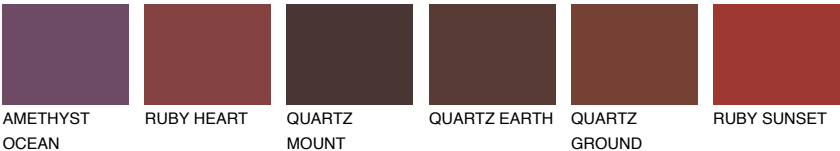

REUNION6 RN6

☀ 25%   **TSR** 21%

Matching colours

COLOURS

INTENSE

For more information on plasters and paints, go to www.ceresit.en

*The presented colours refer to plasters and paints offered by Ceresit. Due to the use of digital techniques, the presented colours might not represent the original ones, thus they cannot be considered as a reliable colour presentation. We recommend checking the authentic colour samples.