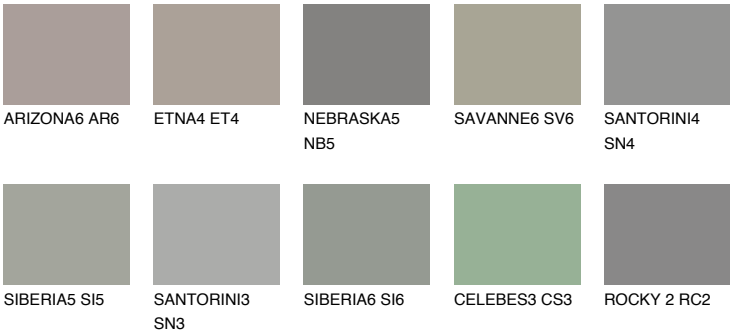

REUNION6 RN6

☀ 25% **TSR** 21%

Matching colours

COLOURS

INTENSE

For more information on plasters and paints, go to www.ceresit.en

*The presented colours refer to plasters and paints offered by Ceresit. Due to the use of digital techniques, the presented colours might not represent the original ones, thus they cannot be considered as a reliable colour presentation. We recommend checking the authentic colour samples.