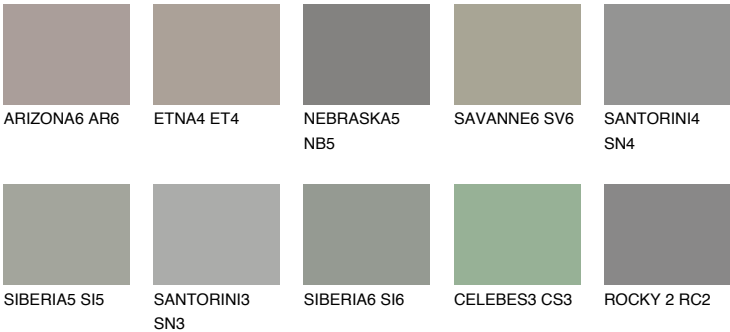

## REUNION6 RN6

25% **TSR** 21%

### Matching colours

#### COLOURS

#### INTENSE

For more information on plasters and paints, go to [www.ceresit.en](http://www.ceresit.en)

\*The presented colours refer to plasters and paints offered by Ceresit. Due to the use of digital techniques, the presented colours might not represent the original ones, thus they cannot be considered as a reliable colour presentation. We recommend checking the authentic colour samples.