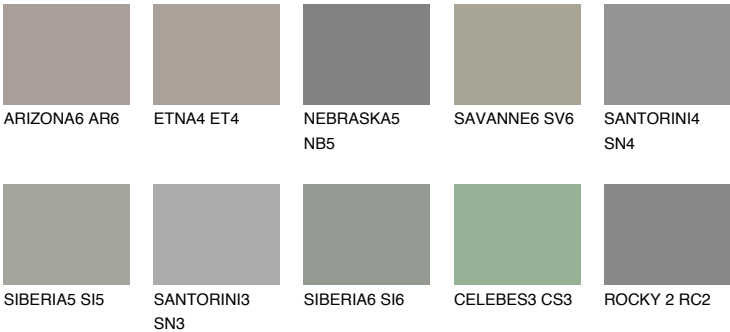

## REUNION6 RN6

☀ 25%    **TSR** 21%

### Matching colours

#### COLOURS

#### INTENSE

For more information on plasters and paints, go to [www.ceresit.en](http://www.ceresit.en)

\*The presented colours refer to plasters and paints offered by Ceresit. Due to the use of digital techniques, the presented colours might not represent the original ones, thus they cannot be considered as a reliable colour presentation. We recommend checking the authentic colour samples.