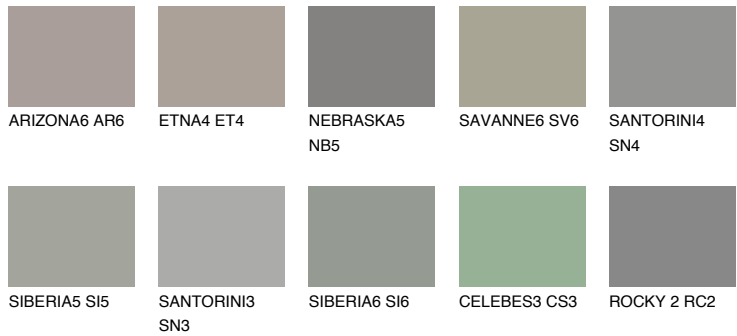

COLOUR DETAILS

REUNION6 RN6

☀ 25% **TSR** 21%

Matching colours

COLOURS

INTENSE

For more information on plasters and paints, go to www.ceresit.en

*The presented colours refer to plasters and paints offered by Ceresit. Due to the use of digital techniques, the presented colours might not represent the original ones, thus they cannot be considered as a reliable colour presentation. We recommend checking the authentic colour samples.