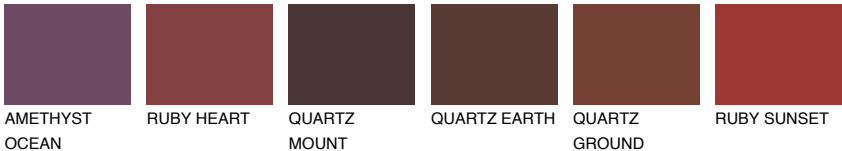

REUNION6 RN6

25% **TSR** 21%

Matching colours

COLOURS

INTENSE

For more information on plasters and paints, go to www.ceresit.en

*The presented colours refer to plasters and paints offered by Ceresit. Due to the use of digital techniques, the presented colours might not represent the original ones, thus they cannot be considered as a reliable colour presentation. We recommend checking the authentic colour samples.