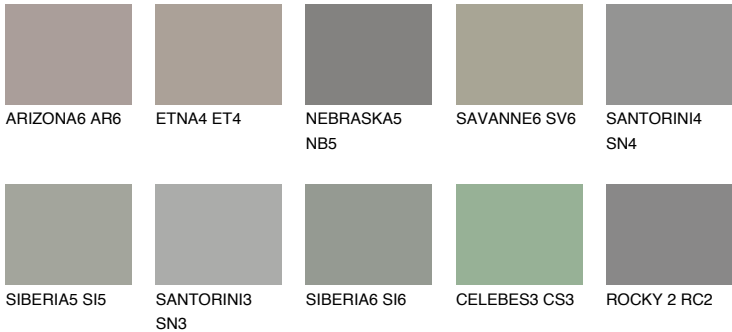

REUNION6 RN6

25% **TSR** 21%

Matching colours

COLOURS

INTENSE

For more information on plasters and paints, go to www.ceresit.en

*The presented colours refer to plasters and paints offered by Ceresit. Due to the use of digital techniques, the presented colours might not represent the original ones, thus they cannot be considered as a reliable colour presentation. We recommend checking the authentic colour samples.