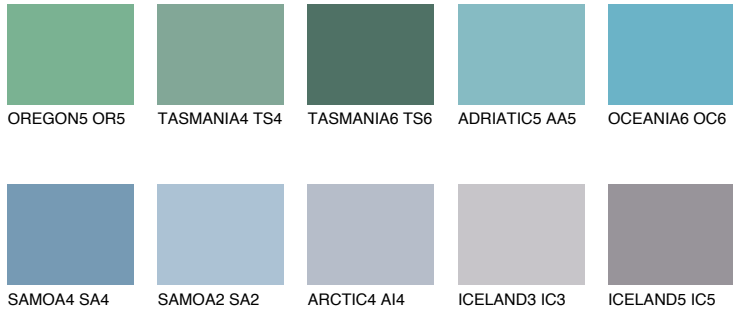

COLOUR DETAILS

POLYNESIA3 PS3

☀️ 30% **TSR 32%**

Matching colours

COLOURS

INTENSE

For more information on plasters and paints, go to www.ceresit.en

*The presented colours refer to plasters and paints offered by Ceresit. Due to the use of digital techniques, the presented colours might not represent the original ones, thus they cannot be considered as a reliable colour presentation. We recommend checking the authentic colour samples.