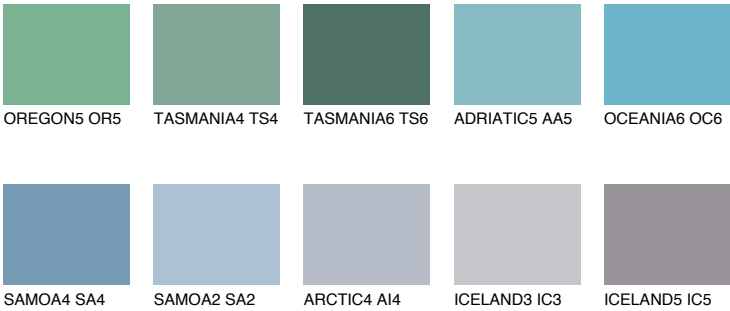

COLOUR DETAILS

POLYNESIA3 PS3

☀️ 30% **TSR 32%**

Matching colours

COLOURS

INTENSE

For more information on plasters and paints, go to www.ceresit.en

*The presented colours refer to plasters and paints offered by Ceresit. Due to the use of digital techniques, the presented colours might not represent the original ones, thus they cannot be considered as a reliable colour presentation. We recommend checking the authentic colour samples.