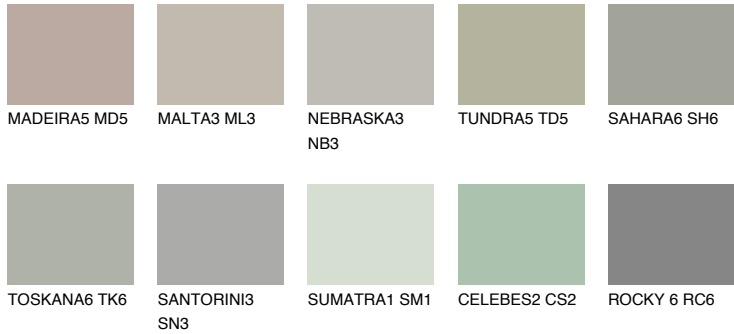

# COLOUR DETAILS

### Matching colours

#### COLOURS

#### INTENSE

For more information on plasters and paints, go to [www.ceresit.en](http://www.ceresit.en)

\*The presented colours refer to plasters and paints offered by Ceresit. Due to the use of digital techniques, the presented colours might not represent the original ones, thus they cannot be considered as a reliable colour presentation. We recommend checking the authentic colour samples.