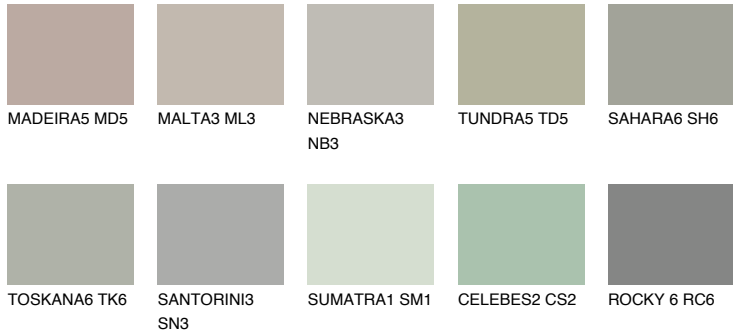

COLOUR DETAILS

REUNION5 RN5

36% **TSR** 32%

Matching colours

COLOURS

INTENSE

For more information on plasters and paints, go to www.ceresit.en

*The presented colours refer to plasters and paints offered by Ceresit. Due to the use of digital techniques, the presented colours might not represent the original ones, thus they cannot be considered as a reliable colour presentation. We recommend checking the authentic colour samples.