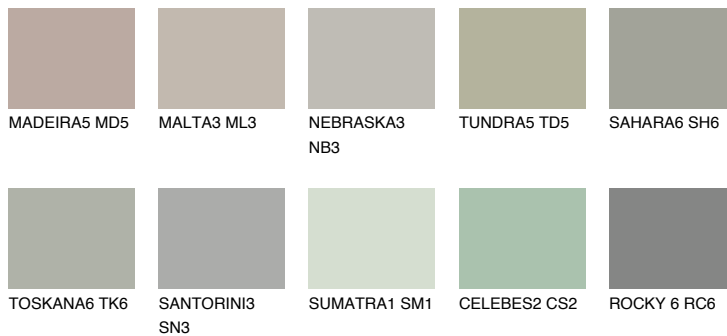

COLOUR DETAILS

REUNION5 RN5

36% TSR 32%

Matching colours

COLOURS

INTENSE

For more information on plasters and paints, go to www.ceresit.en

*The presented colours refer to plasters and paints offered by Ceresit. Due to the use of digital techniques, the presented colours might not represent the original ones, thus they cannot be considered as a reliable colour presentation. We recommend checking the authentic colour samples.