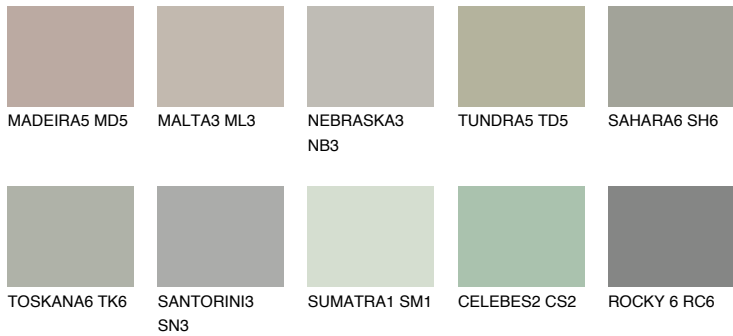

# COLOUR DETAILS

### Matching colours

#### COLOURS

#### INTENSE

For more information on plasters and paints, go to [www.ceresit.en](http://www.ceresit.en)

\*The presented colours refer to plasters and paints offered by Ceresit. Due to the use of digital techniques, the presented colours might not represent the original ones, thus they cannot be considered as a reliable colour presentation. We recommend checking the authentic colour samples.