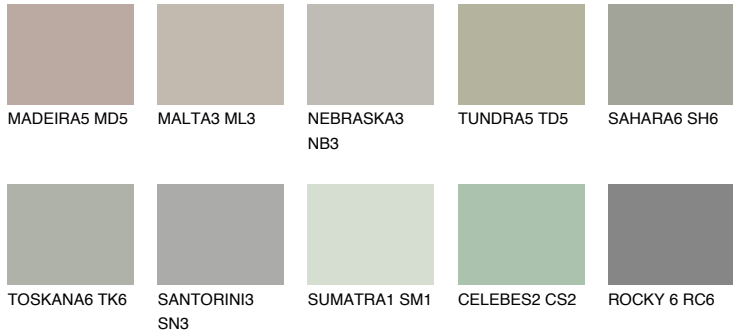

# COLOUR DETAILS

### Matching colours

#### COLOURS

#### INTENSE

For more information on plasters and paints, go to [www.ceresit.en](http://www.ceresit.en)

\*The presented colours refer to plasters and paints offered by Ceresit. Due to the use of digital techniques, the presented colours might not represent the original ones, thus they cannot be considered as a reliable colour presentation. We recommend checking the authentic colour samples.