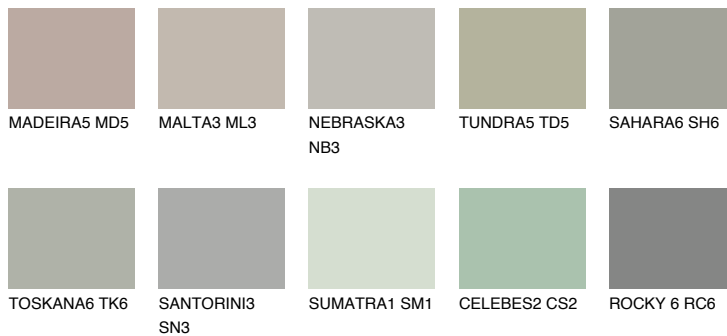

COLOUR DETAILS

REUNION5 RN5

36% **TSR** 32%

Matching colours

COLOURS

INTENSE

For more information on plasters and paints, go to www.ceresit.en

*The presented colours refer to plasters and paints offered by Ceresit. Due to the use of digital techniques, the presented colours might not represent the original ones, thus they cannot be considered as a reliable colour presentation. We recommend checking the authentic colour samples.