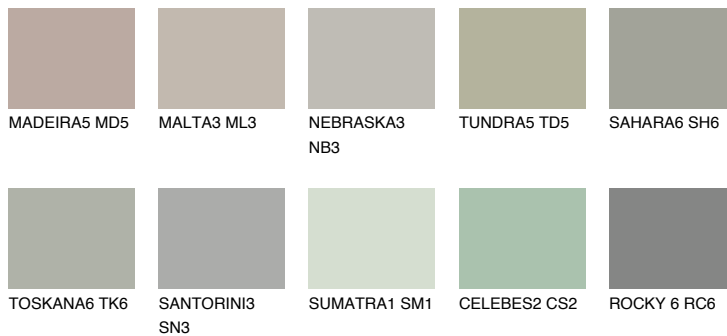

# COLOUR DETAILS

### Matching colours

#### COLOURS

#### INTENSE

For more information on plasters and paints, go to [www.ceresit.en](http://www.ceresit.en)

\*The presented colours refer to plasters and paints offered by Ceresit. Due to the use of digital techniques, the presented colours might not represent the original ones, thus they cannot be considered as a reliable colour presentation. We recommend checking the authentic colour samples.