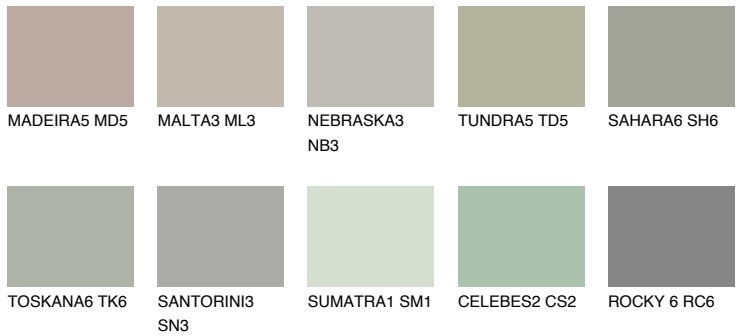

COLOUR DETAILS

REUNION5 RN5

36% **TSR** 32%

Matching colours

COLOURS

INTENSE

For more information on plasters and paints, go to www.ceresit.en

*The presented colours refer to plasters and paints offered by Ceresit. Due to the use of digital techniques, the presented colours might not represent the original ones, thus they cannot be considered as a reliable colour presentation. We recommend checking the authentic colour samples.