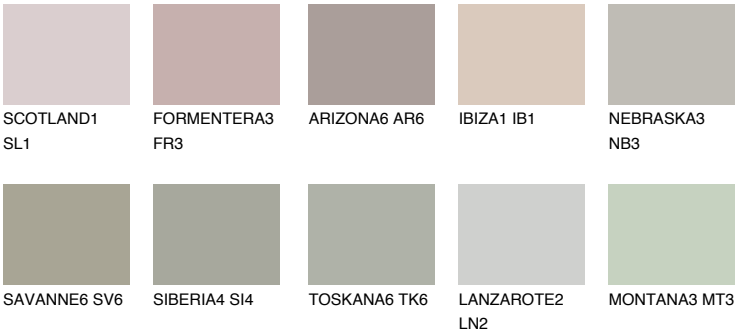

REUNION4 RN4

47% **TSR** 41%

Matching colours

COLOURS

INTENSE

For more information on plasters and paints, go to www.ceresit.en

*The presented colours refer to plasters and paints offered by Ceresit. Due to the use of digital techniques, the presented colours might not represent the original ones, thus they cannot be considered as a reliable colour presentation. We recommend checking the authentic colour samples.