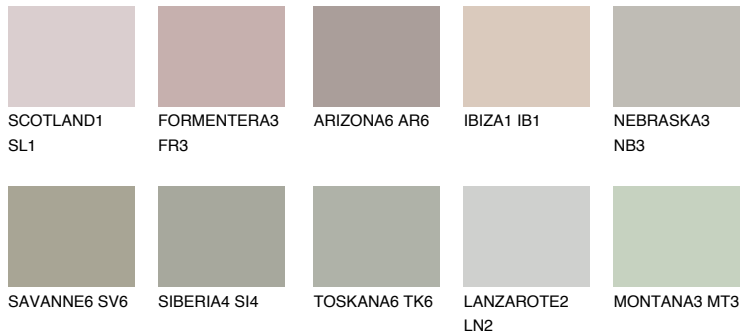

COLOUR DETAILS

REUNION4 RN4

47% **TSR** 41%

Matching colours

COLOURS

INTENSE

For more information on plasters and paints, go to www.ceresit.en

*The presented colours refer to plasters and paints offered by Ceresit. Due to the use of digital techniques, the presented colours might not represent the original ones, thus they cannot be considered as a reliable colour presentation. We recommend checking the authentic colour samples.