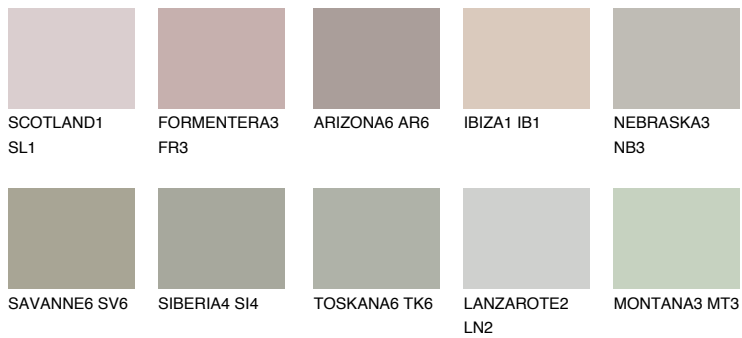

REUNION4 RN4

47% **TSR** 41%

Matching colours

COLOURS

INTENSE

For more information on plasters and paints, go to www.ceresit.en

*The presented colours refer to plasters and paints offered by Ceresit. Due to the use of digital techniques, the presented colours might not represent the original ones, thus they cannot be considered as a reliable colour presentation. We recommend checking the authentic colour samples.