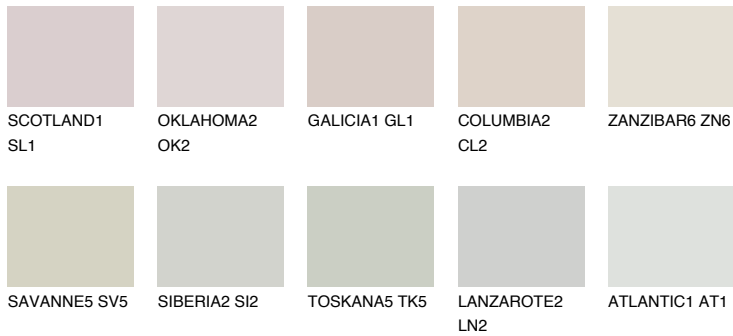

COLOUR DETAILS

REUNION3 RN3

59% TSR 59%

Matching colours

COLOURS

INTENSE

For more information on plasters and paints, go to www.ceresit.en

*The presented colours refer to plasters and paints offered by Ceresit. Due to the use of digital techniques, the presented colours might not represent the original ones, thus they cannot be considered as a reliable colour presentation. We recommend checking the authentic colour samples.