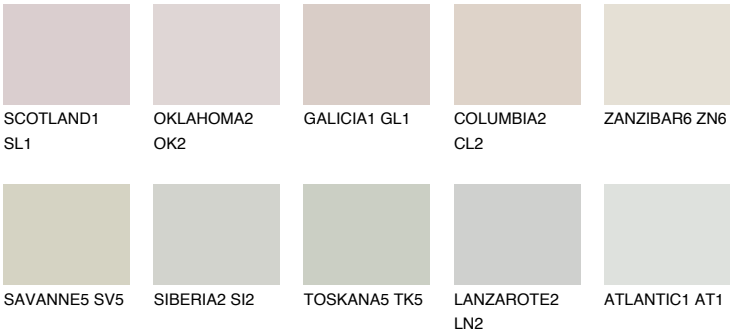

REUNION3 RN3

59% **TSR** 59%

Matching colours

COLOURS

INTENSE

For more information on plasters and paints, go to www.ceresit.en

*The presented colours refer to plasters and paints offered by Ceresit. Due to the use of digital techniques, the presented colours might not represent the original ones, thus they cannot be considered as a reliable colour presentation. We recommend checking the authentic colour samples.