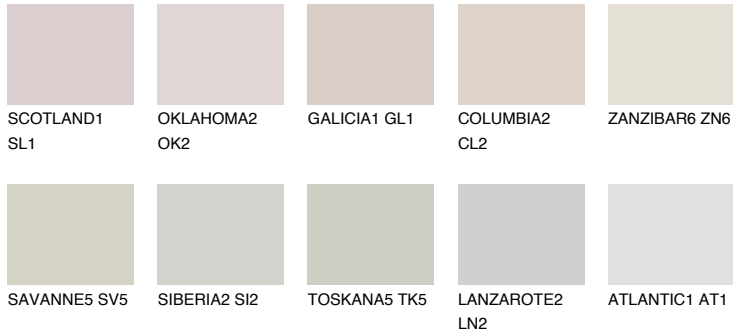

COLOUR DETAILS

REUNION3 RN3

59% TSR 59%

Matching colours

COLOURS

INTENSE

For more information on plasters and paints, go to www.ceresit.en

*The presented colours refer to plasters and paints offered by Ceresit. Due to the use of digital techniques, the presented colours might not represent the original ones, thus they cannot be considered as a reliable colour presentation. We recommend checking the authentic colour samples.