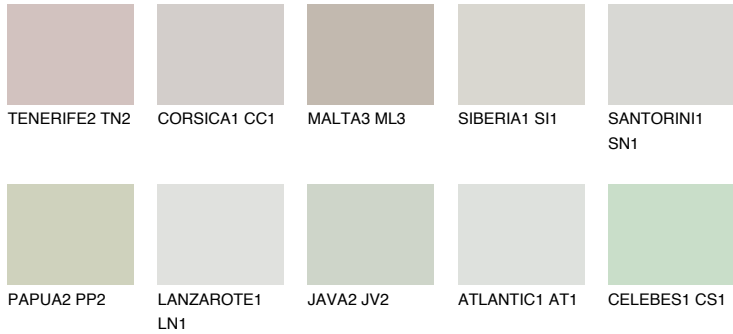

COLOUR DETAILS

REUNION2 RN2

66% TSR 65%

Matching colours

COLOURS

INTENSE

For more information on plasters and paints, go to www.ceresit.en

*The presented colours refer to plasters and paints offered by Ceresit. Due to the use of digital techniques, the presented colours might not represent the original ones, thus they cannot be considered as a reliable colour presentation. We recommend checking the authentic colour samples.