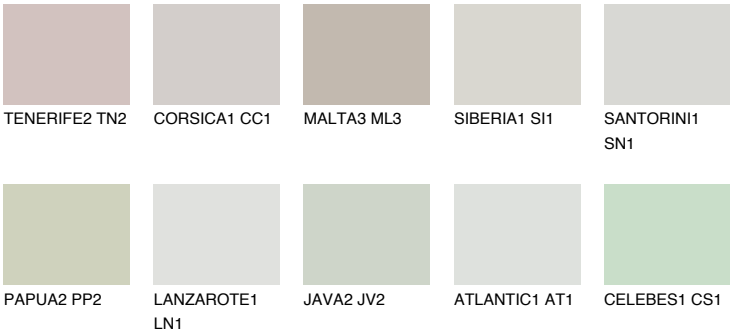

REUNION2 RN2

66% **TSR** 65%

Matching colours

COLOURS

INTENSE

For more information on plasters and paints, go to www.ceresit.en

*The presented colours refer to plasters and paints offered by Ceresit. Due to the use of digital techniques, the presented colours might not represent the original ones, thus they cannot be considered as a reliable colour presentation. We recommend checking the authentic colour samples.