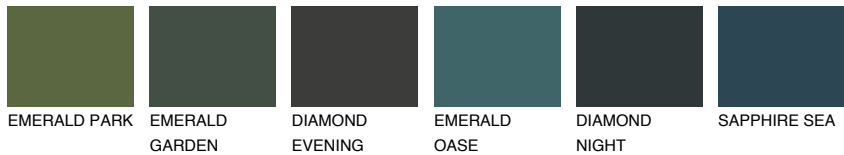

COLOUR DETAILS

REUNION2 RN2

66% TSR 65%

Matching colours

COLOURS

INTENSE

For more information on plasters and paints, go to www.ceresit.en

*The presented colours refer to plasters and paints offered by Ceresit. Due to the use of digital techniques, the presented colours might not represent the original ones, thus they cannot be considered as a reliable colour presentation. We recommend checking the authentic colour samples.