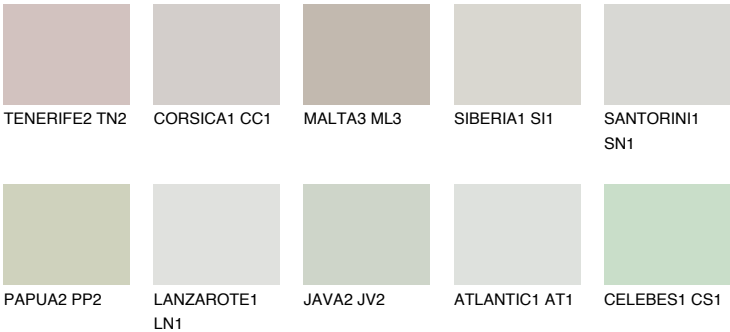

### Matching colours

#### COLOURS

#### INTENSE

For more information on plasters and paints, go to [www.ceresit.en](http://www.ceresit.en)

\*The presented colours refer to plasters and paints offered by Ceresit. Due to the use of digital techniques, the presented colours might not represent the original ones, thus they cannot be considered as a reliable colour presentation. We recommend checking the authentic colour samples.