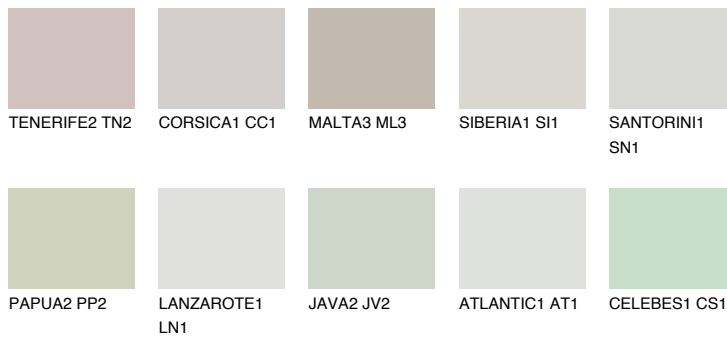

COLOUR DETAILS

REUNION2 RN2

66% **TSR** 65%

Matching colours

COLOURS

INTENSE

For more information on plasters and paints, go to www.ceresit.en

*The presented colours refer to plasters and paints offered by Ceresit. Due to the use of digital techniques, the presented colours might not represent the original ones, thus they cannot be considered as a reliable colour presentation. We recommend checking the authentic colour samples.