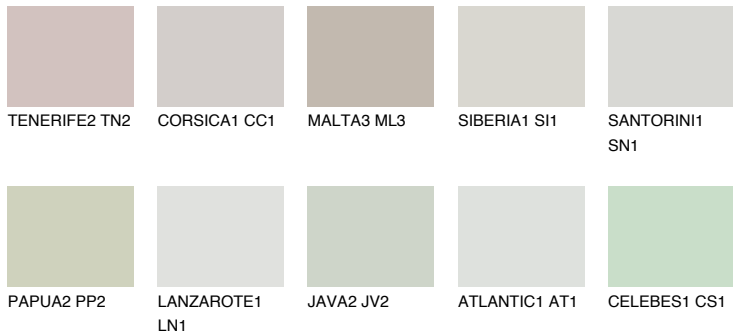

COLOUR DETAILS

REUNION2 RN2

66% TSR 65%

Matching colours

COLOURS

INTENSE

For more information on plasters and paints, go to www.ceresit.en

*The presented colours refer to plasters and paints offered by Ceresit. Due to the use of digital techniques, the presented colours might not represent the original ones, thus they cannot be considered as a reliable colour presentation. We recommend checking the authentic colour samples.