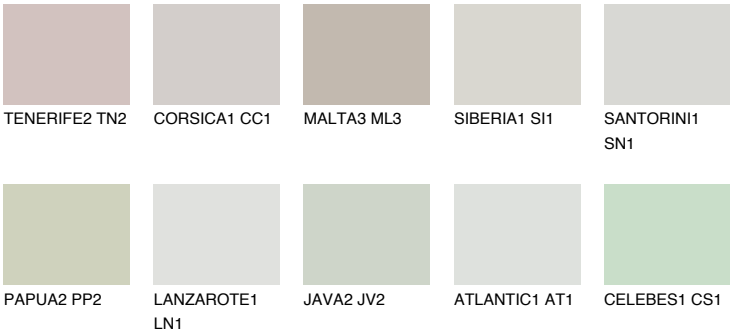

COLOUR DETAILS

REUNION2 RN2

66% TSR 65%

Matching colours

COLOURS

INTENSE

For more information on plasters and paints, go to www.ceresit.en

*The presented colours refer to plasters and paints offered by Ceresit. Due to the use of digital techniques, the presented colours might not represent the original ones, thus they cannot be considered as a reliable colour presentation. We recommend checking the authentic colour samples.