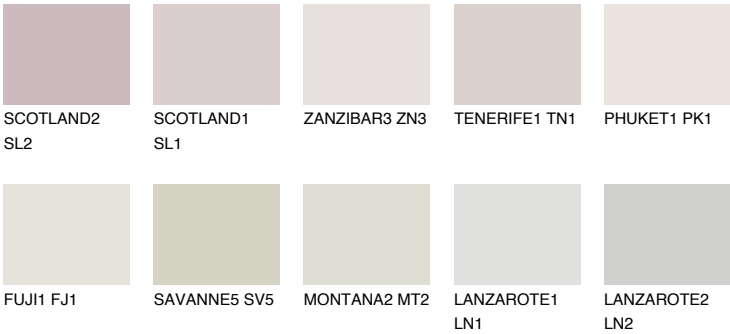

## REUNION1 RN1

76% **TSR** 72%

### Matching colours

#### COLOURS

#### INTENSE

For more information on plasters and paints, go to [www.ceresit.en](http://www.ceresit.en)

\*The presented colours refer to plasters and paints offered by Ceresit. Due to the use of digital techniques, the presented colours might not represent the original ones, thus they cannot be considered as a reliable colour presentation. We recommend checking the authentic colour samples.