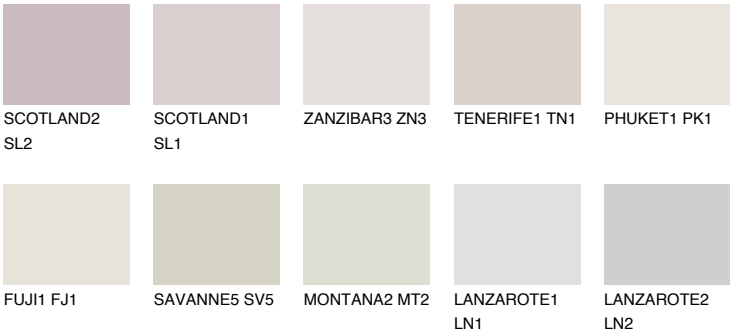

REUNION1 RN1

76% **TSR** 72%

Matching colours

COLOURS

INTENSE

For more information on plasters and paints, go to www.ceresit.en

*The presented colours refer to plasters and paints offered by Ceresit. Due to the use of digital techniques, the presented colours might not represent the original ones, thus they cannot be considered as a reliable colour presentation. We recommend checking the authentic colour samples.