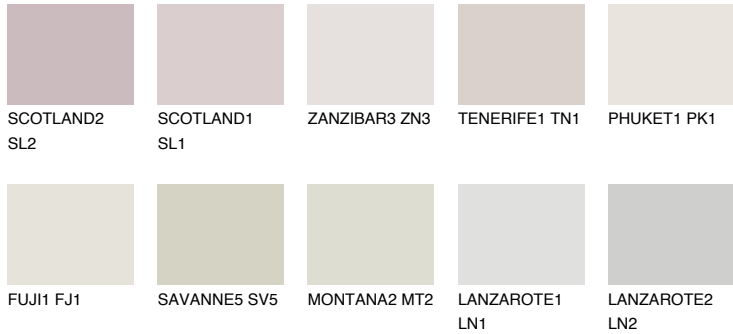

COLOUR DETAILS

REUNION1 RN1

76% TSR 72%

Matching colours

COLOURS

INTENSE

For more information on plasters and paints, go to www.ceresit.en

*The presented colours refer to plasters and paints offered by Ceresit. Due to the use of digital techniques, the presented colours might not represent the original ones, thus they cannot be considered as a reliable colour presentation. We recommend checking the authentic colour samples.