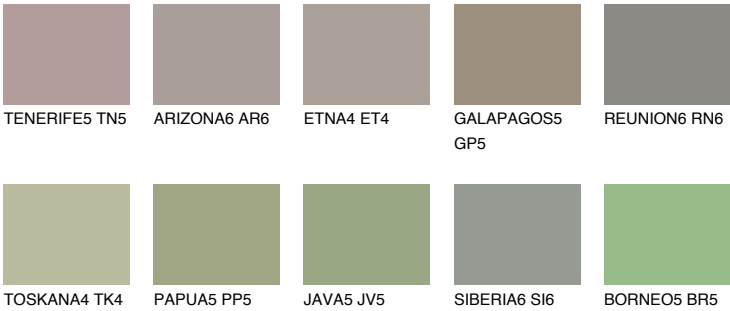

SAVANNE6 SV6

☀ 37% **TSR 32%**

Matching colours

COLOURS

INTENSE

For more information on plasters and paints, go to www.ceresit.en

*The presented colours refer to plasters and paints offered by Ceresit. Due to the use of digital techniques, the presented colours might not represent the original ones, thus they cannot be considered as a reliable colour presentation. We recommend checking the authentic colour samples.