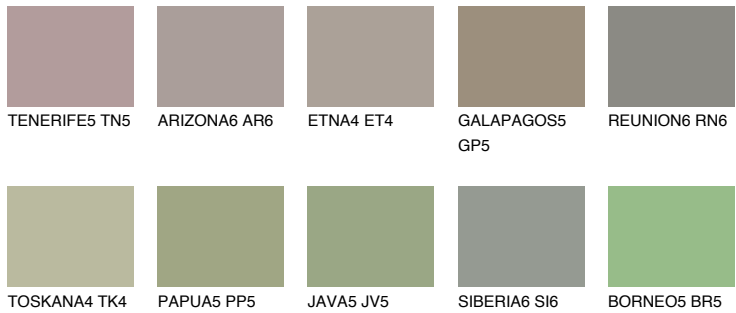

SAVANNE6 SV6

☀️ 37% **TSR 32%**

Matching colours

COLOURS

INTENSE

For more information on plasters and paints, go to
www.ceresit.en

*The presented colours refer to plasters and paints offered by Ceresit. Due to the use of digital techniques, the presented colours might not represent the original ones, thus they cannot be considered as a reliable colour presentation. We recommend checking the authentic colour samples.