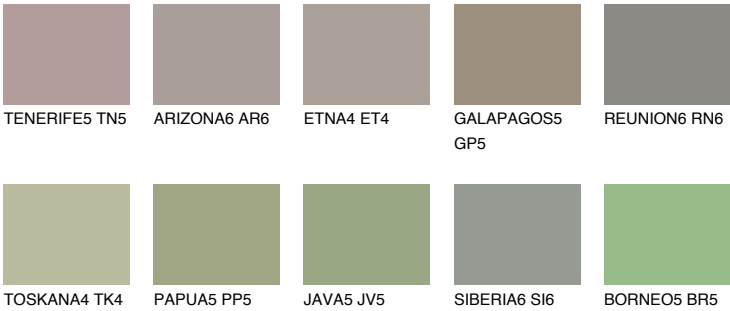

SAVANNE6 SV6

37% TSR 32%

Matching colours

COLOURS

INTENSE

For more information on plasters and paints, go to www.ceresit.en

*The presented colours refer to plasters and paints offered by Ceresit. Due to the use of digital techniques, the presented colours might not represent the original ones, thus they cannot be considered as a reliable colour presentation. We recommend checking the authentic colour samples.