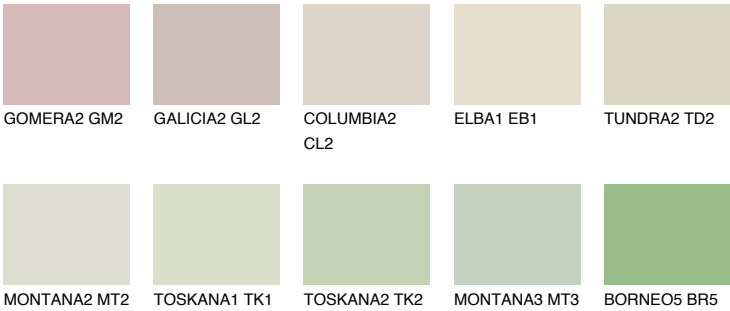

## SAVANNE5 SV5

65% TSR 62%

### Matching colours

#### COLOURS

#### INTENSE

For more information on plasters and paints, go to [www.ceresit.en](http://www.ceresit.en)

\*The presented colours refer to plasters and paints offered by Ceresit. Due to the use of digital techniques, the presented colours might not represent the original ones, thus they cannot be considered as a reliable colour presentation. We recommend checking the authentic colour samples.