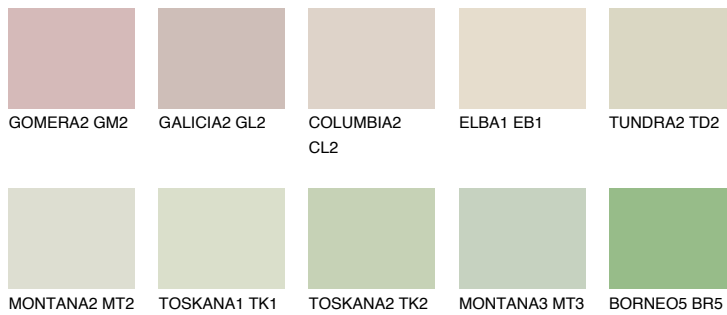

COLOUR DETAILS

SAVANNE5 SV5

65% TSR 62%

Matching colours

COLOURS

INTENSE

For more information on plasters and paints, go to www.ceresit.en

*The presented colours refer to plasters and paints offered by Ceresit. Due to the use of digital techniques, the presented colours might not represent the original ones, thus they cannot be considered as a reliable colour presentation. We recommend checking the authentic colour samples.