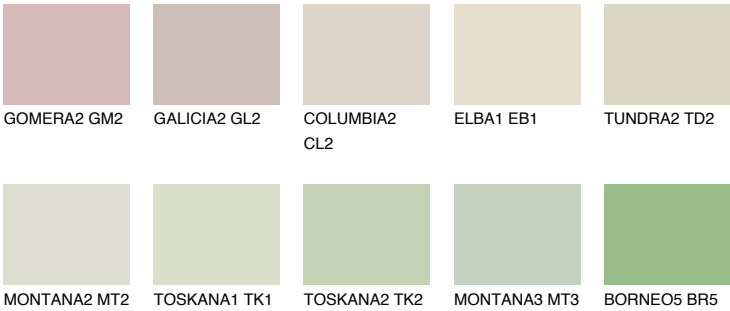

COLOUR DETAILS

SAVANNE5 SV5

65% TSR 62%

Matching colours

COLOURS

INTENSE

For more information on plasters and paints, go to www.ceresit.en

*The presented colours refer to plasters and paints offered by Ceresit. Due to the use of digital techniques, the presented colours might not represent the original ones, thus they cannot be considered as a reliable colour presentation. We recommend checking the authentic colour samples.