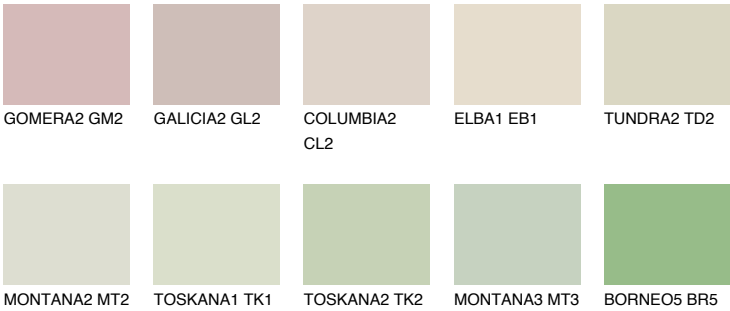

SAVANNE5 SV5

65% TSR 62%

Matching colours

COLOURS

INTENSE

For more information on plasters and paints, go to www.ceresit.en

*The presented colours refer to plasters and paints offered by Ceresit. Due to the use of digital techniques, the presented colours might not represent the original ones, thus they cannot be considered as a reliable colour presentation. We recommend checking the authentic colour samples.