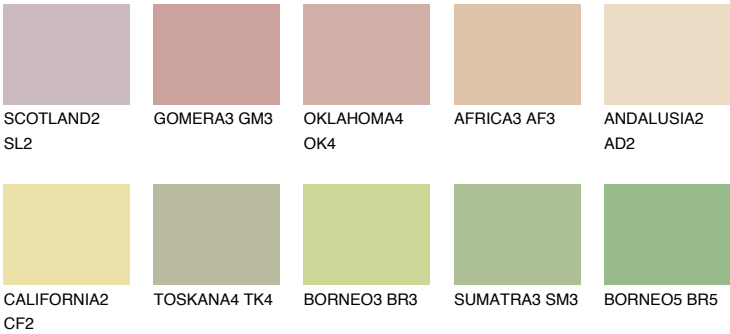

# COLOUR DETAILS

## SAVANNE4 SV4

57% TSR 52%

### Matching colours

#### COLOURS