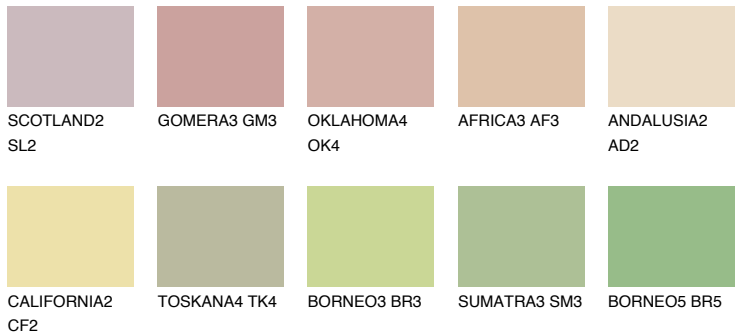

COLOUR DETAILS

SAVANNE4 SV4

57% TSR 52%

Matching colours

COLOURS

INTENSE

For more information on plasters and paints, go to www.ceresit.en

*The presented colours refer to plasters and paints offered by Ceresit. Due to the use of digital techniques, the presented colours might not represent the original ones, thus they cannot be considered as a reliable colour presentation. We recommend checking the authentic colour samples.