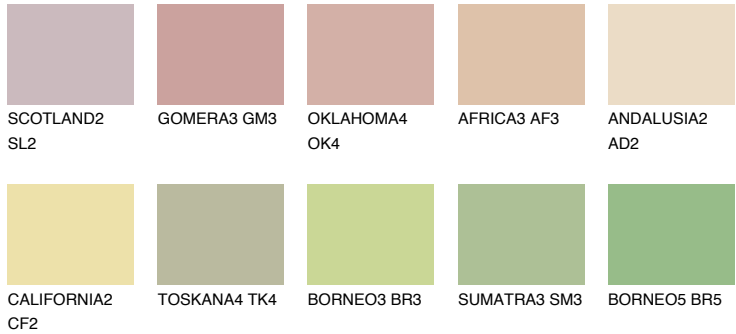

COLOUR DETAILS

SAVANNE4 SV4

57% TSR 52%

Matching colours

COLOURS

INTENSE

For more information on plasters and paints, go to www.ceresit.en

*The presented colours refer to plasters and paints offered by Ceresit. Due to the use of digital techniques, the presented colours might not represent the original ones, thus they cannot be considered as a reliable colour presentation. We recommend checking the authentic colour samples.