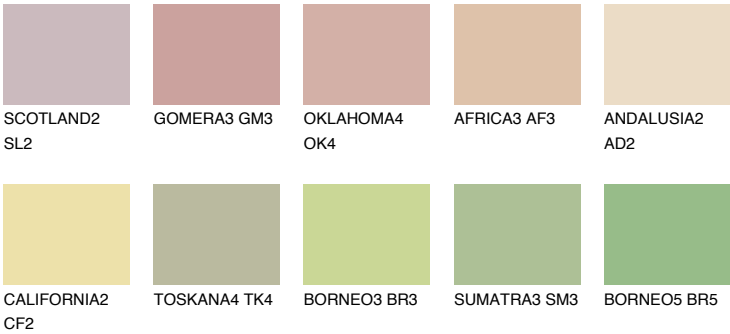

COLOUR DETAILS

SAVANNE4 SV4

57% TSR 52%

Matching colours

COLOURS

INTENSE

For more information on plasters and paints, go to www.ceresit.en

*The presented colours refer to plasters and paints offered by Ceresit. Due to the use of digital techniques, the presented colours might not represent the original ones, thus they cannot be considered as a reliable colour presentation. We recommend checking the authentic colour samples.