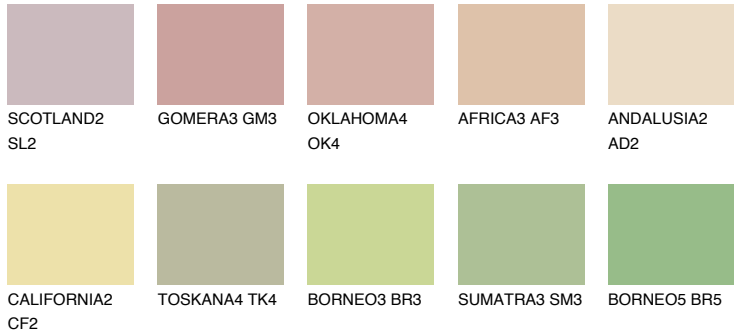

# COLOUR DETAILS

## SAVANNE4 SV4

57% TSR 52%

### Matching colours

#### COLOURS