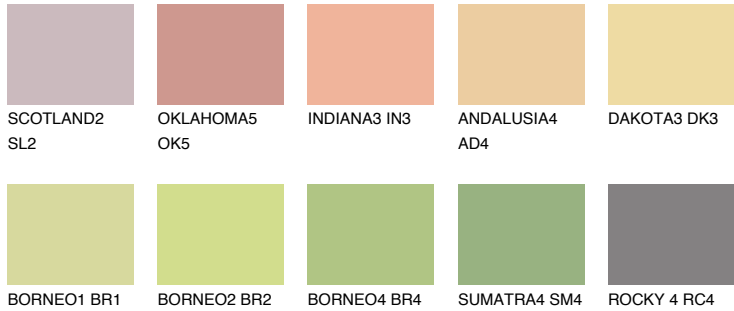

COLOUR DETAILS

SAVANNE3 SV3

64% **TSR** 64%

Matching colours

COLOURS

INTENSE

For more information on plasters and paints, go to www.ceresit.en

*The presented colours refer to plasters and paints offered by Ceresit. Due to the use of digital techniques, the presented colours might not represent the original ones, thus they cannot be considered as a reliable colour presentation. We recommend checking the authentic colour samples.