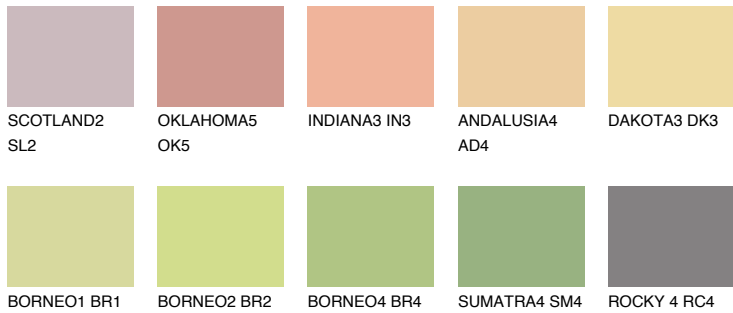

COLOUR DETAILS

SAVANNE3 SV3

64% TSR 64%

Matching colours

COLOURS

INTENSE

For more information on plasters and paints, go to www.ceresit.en

*The presented colours refer to plasters and paints offered by Ceresit. Due to the use of digital techniques, the presented colours might not represent the original ones, thus they cannot be considered as a reliable colour presentation. We recommend checking the authentic colour samples.